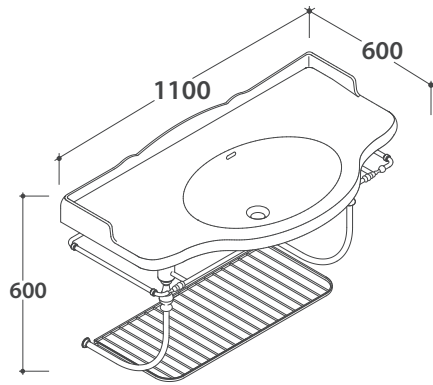

# PAESTUM WALL-HUNG STRUCTURE PASC22

# GLOBO

Cod. **PASC22**

Brass chromium-plated wall-hung structure 108.62 h47 cm for basin PA022. Weight 11 Kg