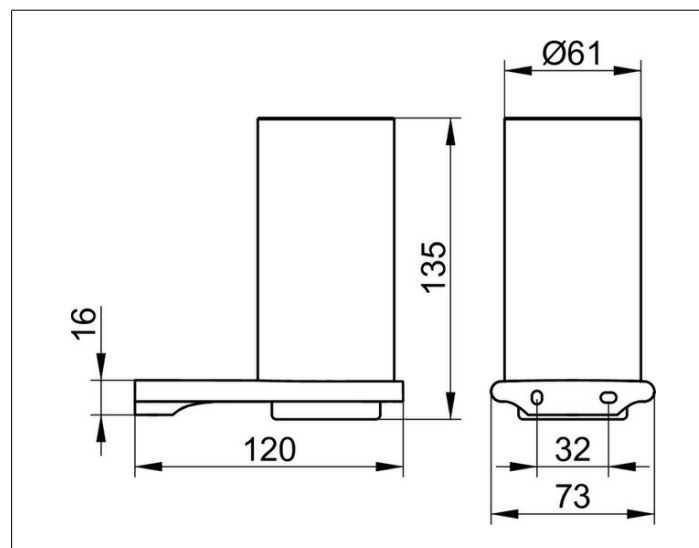

СПЕЦИФИКАЦИИ

KEUCO Edition tumbler holder, 11550039000
tumbler holder in sculptural design,
brushed bronze holder with slightly rounded edges,
complete with crystal glass, easy to clean,
width 2-7/8", height 5-5/16", depth 4-3/4",
the holder is fitted concealed,
delivery includes anti-corrosion fixings