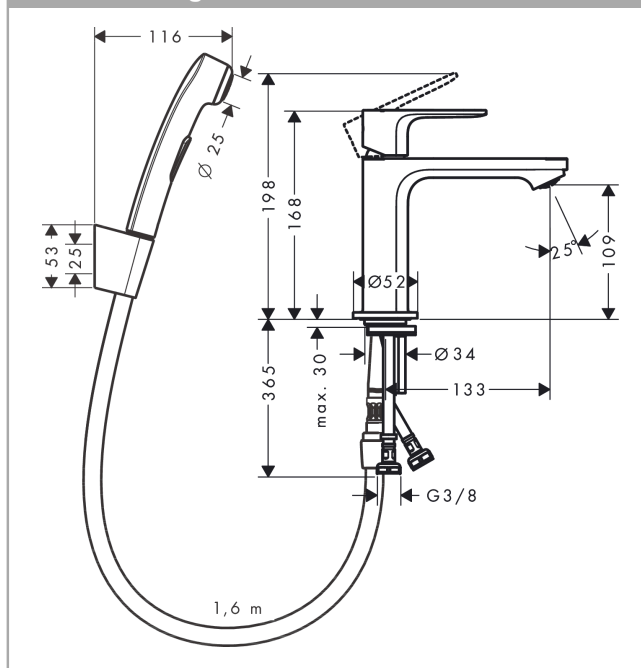

Rebris S

Single lever basin mixer 110 with bidette hand shower and shower hose 160 cm without waste set

Surfaces: **Chrome** Article Number: **72215000**

Description

product features

- consists of: single lever basin mixer, bidette hand shower, shower holder, shower hose
- ComfortZone 110
- projection: 133 mm
- spout height: 109 mm
- spray type: normal spray
- maximum flow rate at 3 bar: 4,7 l/min
- ceramic cartridge
- temperature limitation adjustable
- suitable for continuous flow water heaters
- connection type: G 3/8 connections
- connection dimension: DN15

Technology

Design awards

Product image

Scale drawing

Flowchart