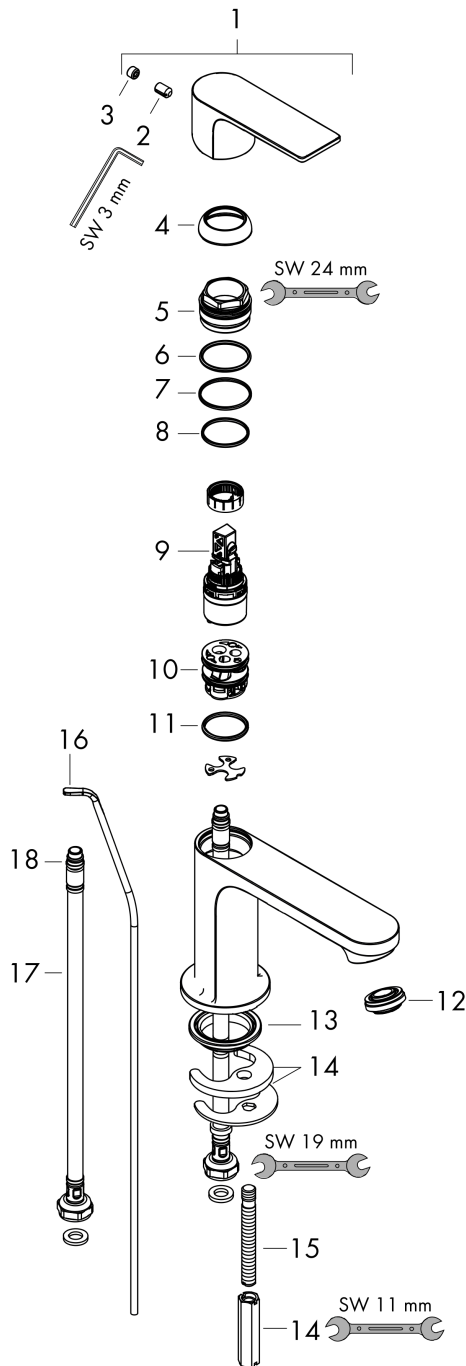

Rebris E

Single lever basin mixer 110 CoolStart with pop-up waste set

Surfaces: **Chrome** Article Number: **72559000**

Description

product features

- consists of: single lever basin mixer, waste set
- ComfortZone 110
- projection: 133 mm
- spout height: 109 mm
- spray type: normal spray
- maximum flow rate at 3 bar: 5 l/min
- ceramic cartridge
- temperature limitation adjustable
- suitable for continuous flow water heaters
- pop-up waste set G 1¼
- material waste set: synthetic
- connection type: G ¾ connections
- connection dimension: DN15
- cold water in middle position

Technology

Design awards

Product image

Scale drawing

Rebris E
Single lever basin mixer 110 CoolStart with pop-up waste set
 Surfaces: **Chrome** Article Number: **72559000**

Flowchart

Rebris E
Single lever basin mixer 110 CoolStart with pop-up waste set
 Surfaces: **Chrome** Article Number: **72559000**

Exploded Drawing

Year of production: >06/22

Rebris E

Single lever basin mixer 110 CoolStart with pop-up waste set

Surfaces: **Chrome** Article Number: **72559000**

Spare part list

Year of production: >06/22

Pos.	Description	Article Number	Price	PU
1	handle	94645000	€ 44,63	1
2	screw cover	95704000	€ 3,21	1
3	hollow set screw M6x10 DIN 916	96029000	€ 3,21	1
4	flange	98863000	€ 44,63	1
5	nut	98864000	€ 35,94	1
6	O-ring 24x2	98388000	€ 3,21	1
7	O-ring 27x1,5	92527000	€ 11,31	1
8	O-ring 25x1,5	98146000	€ 3,21	1
9	cartridge, assy	95973001	€ 70,57	1
10	adapter for cartridge	95975000	€ 8,45	1
11	O-ring 23x2	98398000	€ 3,21	1
12	aerator M24x1 (5 l/min)	94364000	€ 8,45	1
13	seal Ø 42	98722000	€ 5,24	1
14	fixing set	96016000	€ 28,20	1
15	screw M8 x 68	97736000	€ 5,24	1
16	connection hose 450 mm M8x0,75 G3/8	97206000	€ 28,20	1
17	O-ring 6,6x1,6	93019000	€ 3,21	1
18	pull rod	96657000	€ 11,31	1
a	pop up waste	92168000	€ 35,94	1