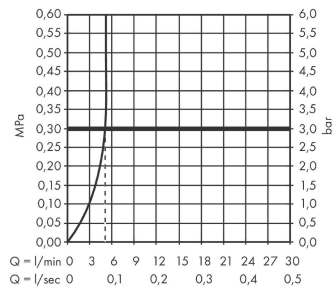

Rebris E

Single lever basin mixer 110 CoolStart with pop-up waste set

Surfaces: **Chrome** Article Number: **72559000**

Description

product features

- consists of: single lever basin mixer, waste set
- ComfortZone 110
- projection: 133 mm
- spout height: 109 mm
- spray type: normal spray
- maximum flow rate at 3 bar: 5 l/min
- ceramic cartridge
- temperature limitation adjustable
- suitable for continuous flow water heaters
- pop-up waste set G 1¼
- material waste set: synthetic
- connection type: G ¾ connections
- connection dimension: DN15
- cold water in middle position

Technology

Design awards

Product image

Scale drawing

Rebris E
Single lever basin mixer 110 CoolStart with pop-up waste set
 Surfaces: **Chrome** Article Number: **72559000**

Flowchart

Rebris E
Single lever basin mixer 110 CoolStart with pop-up waste set
 Surfaces: **Chrome** Article Number: **72559000**