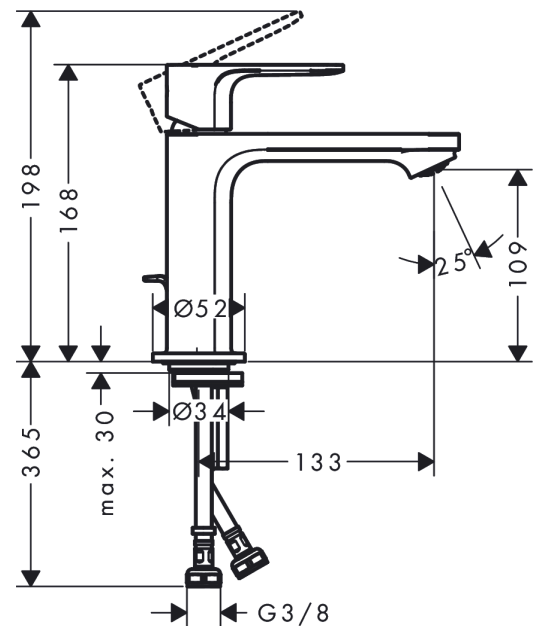

Rebris E

Single lever basin mixer 110 CoolStart with pop-up waste set

Surfaces: **Chrome** Article Number: **72559000**

Description

product features

- consists of: single lever basin mixer, waste set
- ComfortZone 110
- projection: 133 mm
- spout height: 109 mm
- spray type: normal spray
- maximum flow rate at 3 bar: 5 l/min
- ceramic cartridge
- temperature limitation adjustable
- suitable for continuous flow water heaters
- pop-up waste set G 1¼
- material waste set: synthetic
- connection type: G ¾ connections
- connection dimension: DN15
- cold water in middle position

Technology

Design awards

Product image

Scale drawing

Rebris E
Single lever basin mixer 110 CoolStart with pop-up waste set
 Surfaces: **Chrome** Article Number: **72559000**

Flowchart

Rebris E
Single lever basin mixer 110 CoolStart with pop-up waste set
 Surfaces: **Chrome** Article Number: **72559000**

Exploded Drawing

Year of production: >06/22

Rebris E

Single lever basin mixer 110 CoolStart with pop-up waste set

Surfaces: **Chrome** Article Number: **72559000**

Spare part list

Year of production: >06/22

Pos.	Description	Article Number	Price	PU
1	handle	94645000	€ 44,63	1
2	screw cover	95704000	€ 3,21	1
3	hollow set screw M6x10 DIN 916	96029000	€ 3,21	1
4	flange	98863000	€ 44,63	1
5	nut	98864000	€ 35,94	1
6	O-ring 24x2	98388000	€ 3,21	1
7	O-ring 27x1,5	92527000	€ 11,31	1
8	O-ring 25x1,5	98146000	€ 3,21	1
9	cartridge, assy	95973001	€ 70,57	1
10	adapter for cartridge	95975000	€ 8,45	1
11	O-ring 23x2	98398000	€ 3,21	1
12	aerator M24x1 (5 l/min)	94364000	€ 8,45	1
13	seal Ø 42	98722000	€ 5,24	1
14	fixing set	96016000	€ 28,20	1
15	screw M8 x 68	97736000	€ 5,24	1
16	connection hose 450 mm M8x0,75 G3/8	97206000	€ 28,20	1
17	O-ring 6,6x1,6	93019000	€ 3,21	1
18	pull rod	96657000	€ 11,31	1
a	pop up waste	92168000	€ 35,94	1