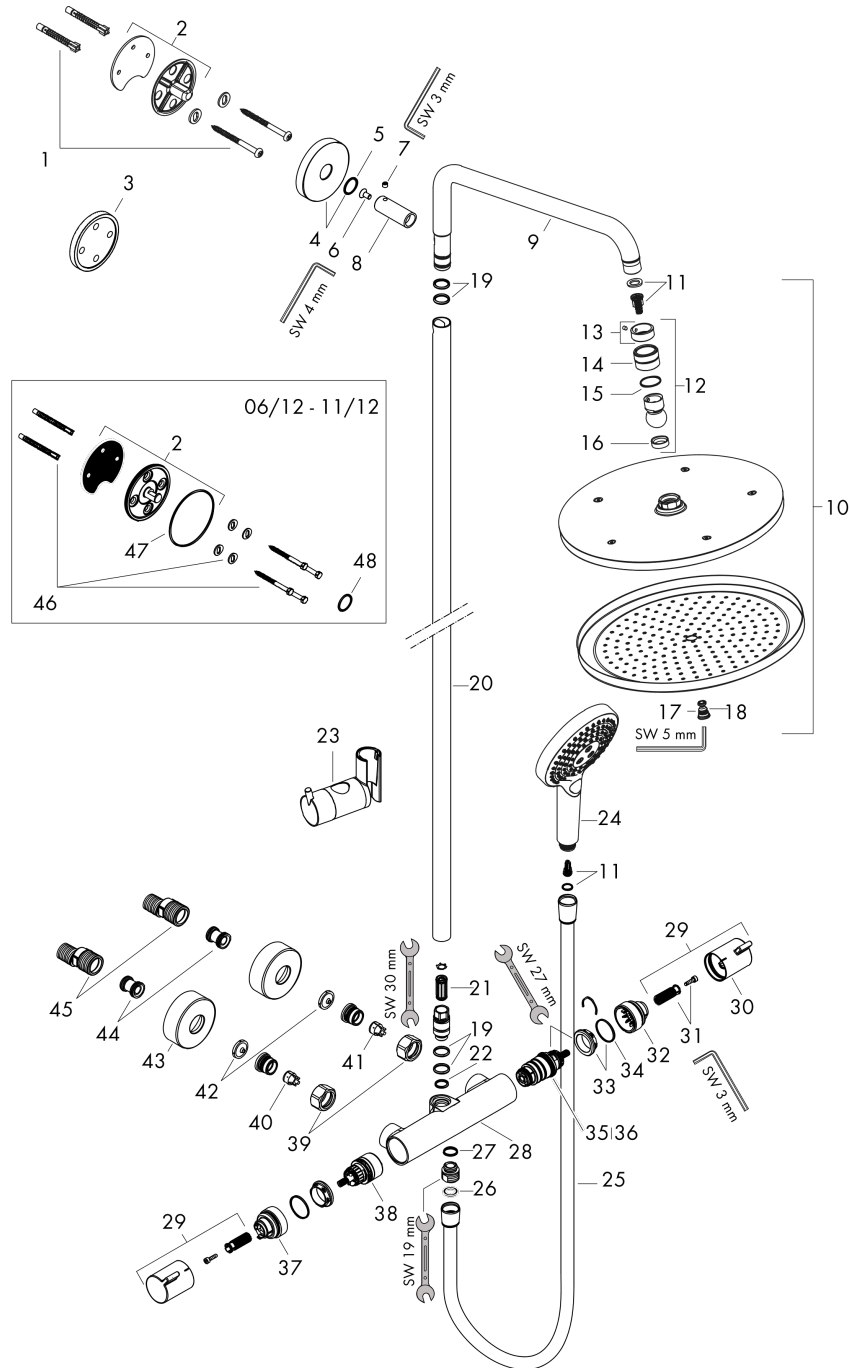

Croma Select S

Showerpipe 280 1jet с термостатом и ручным душем Raindance Select S 120 3jet

Поверхность: **Имитация полированного золота**

Артикульный номер: **26890990**

Покомпонентное изображение

Год выпуска: **>06/20**

Croma Select S

Showerpipe 280 1jet с термостатом и ручным душем Raindance Select S 120 3jet

Поверхность: **Имитация полированного золота** Артикульный номер: **26890990**

Перечень запасных частей

Год выпуска: >06/20

Позиция	Описание	Артикульный номер	PC	PU
1	mounting set	96179000	-	1
2	wall flange	95688000	-	1
3	tile-matching-disk 7 mm	95239990	-	1
4	escutcheon Ø 60 mm	95692990	-	1
5	O-ring 20x2,5	92602000	-	1
6	screw	92137000	-	1
7	hollow set screw M6x5	98447000	-	1
8	sleeve	92166990	-	1
9	shower arm	95985990	-	1
10	head shower	26220990	-	1
11	filter insert	97708000	-	1
12	ball joint	98941990	-	1
13	lock washer	98942990	-	1
14	nut	97958990	-	1
15	lever collar	97536000	-	1
16	seal	97606000	-	1
17	air jet	95794990	-	1
18	O-ring 7x2	98419000	-	1
19	O-ring 15x2,5	98131000	-	1
20	pipe 1030 mm	95915990	-	1
21	noise reduction	95009000	-	1
22	O-ring 12x2,25	98382000	-	1
23	support, assy	97651990	-	1
24	handshower	26530990	-	1
25	shower hose Isiflex'B 1,60 m	28276990	-	1
26	seal	98058000	-	1
27	O-ring 14x2	98129000	-	1
28	Thermostat	92147990	-	1
29	handle	95836990	-	1
30	pushbutton	92848990	-	1
31	handle fixing set	95843000	-	1
32	safety set	95839000	-	1
33	nut	98913000	-	1
34	O-ring 26x1,5	98390000	-	1
35	thermostat cartridge	98282000	-	1
36	cartridge for exchanged connections	92373000	-	1
37	stop ring for flow control	95927000	-	1
38	shut off unit with selector	98283000	-	1
39	set of nuts	96157990	-	1
40	non return valve (pressure-resistant up to 2 MPa)	93136000	-	1
41	non return valve	96737000	-	1