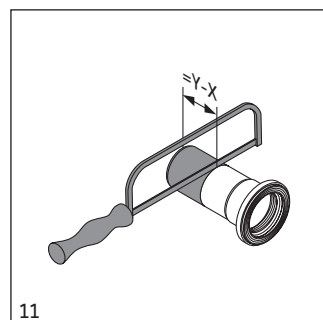

*to be installed only with a WaterSense labeled flush valve with the same flush rating