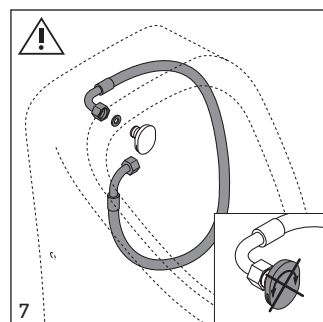

280630..

280730..

28063000 . .

28073000 . .

*to be installed only with a WaterSense labeled flush valve with the same flush rating

Duravit AG
Werderstr. 36
78132 Hornberg
Germany
Phone +49 78 33 70 0
Fax +49 78 33 70 289
info@duravit.de
www.duravit.de