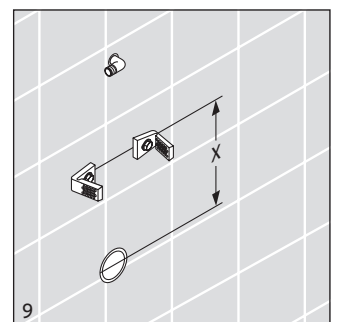

280630..

280730..

28063000 . .

28073000 . .

*to be installed only with a WaterSense labeled flush valve with the same flush rating

Duravit AG
Werderstr. 36
78132 Hornberg
Germany
Phone +49 78 33 70 0
Fax +49 78 33 70 289
info@duravit.de
www.duravit.de