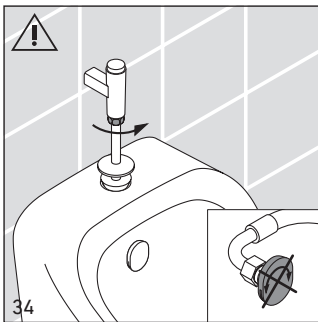

280630..

280730..

28063000 . .

28073000 . .

*to be installed only with a WaterSense labeled flush valve with the same flush rating

Duravit AG
Werderstr. 36
78132 Hornberg
Germany
Phone +49 78 33 70 0
Fax +49 78 33 70 289
info@duravit.de
www.duravit.de