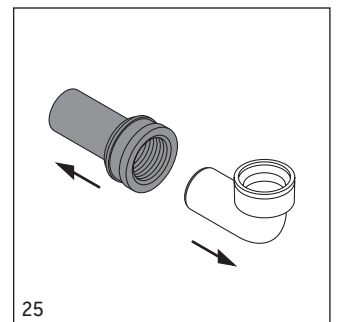

280630..

280730..

28063000 . .

28073000 . .

*to be installed only with a WaterSense labeled flush valve with the same flush rating

Duravit AG
Werderstr. 36
78132 Hornberg
Germany
Phone +49 78 33 70 0
Fax +49 78 33 70 289
info@duravit.de
www.duravit.de