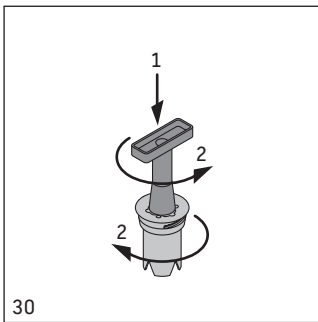

280630..

280730..

28063000 . .

28073000 . .

*to be installed only with a WaterSense labeled flush valve with the same flush rating

Duravit AG
Werderstr. 36
78132 Hornberg
Germany
Phone +49 78 33 70 0
Fax +49 78 33 70 289
info@duravit.de
www.duravit.de