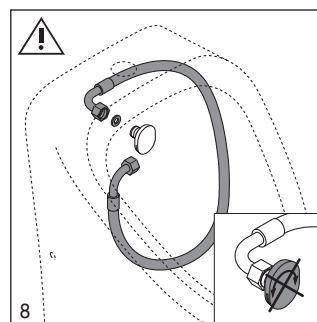

280630..

280730..

28063000 . .

28073000 . .

*to be installed only with a WaterSense labeled flush valve with the same flush rating

Duravit AG
Werderstr. 36
78132 Hornberg
Germany
Phone +49 78 33 70 0
Fax +49 78 33 70 289
info@duravit.de
www.duravit.de