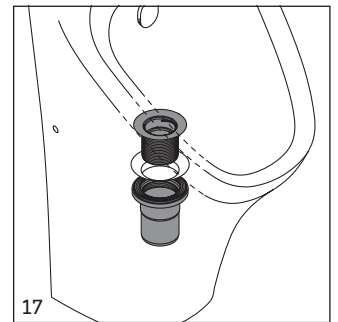

280630..

280730..

28063000 . .

28073000 . .

*to be installed only with a WaterSense labeled flush valve with the same flush rating

Duravit AG
Werderstr. 36
78132 Hornberg
Germany
Phone +49 78 33 70 0
Fax +49 78 33 70 289
info@duravit.de
www.duravit.de