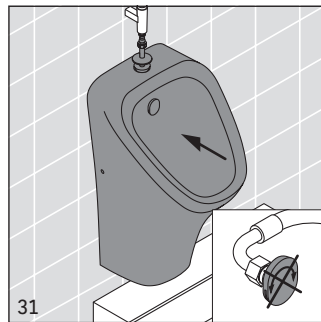

280630..

280730..

28063000 . .

28073000 . .

*to be installed only with a WaterSense labeled flush valve with the same flush rating

Duravit AG
Werderstr. 36
78132 Hornberg
Germany
Phone +49 78 33 70 0
Fax +49 78 33 70 289
info@duravit.de
www.duravit.de