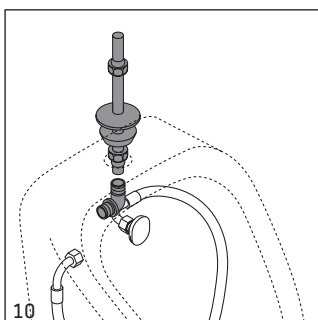

280630..

280730..

28063000 . .

28073000 . .

*to be installed only with a WaterSense labeled flush valve with the same flush rating

Duravit AG
Werderstr. 36
78132 Hornberg
Germany
Phone +49 78 33 70 0
Fax +49 78 33 70 289
info@duravit.de
www.duravit.de