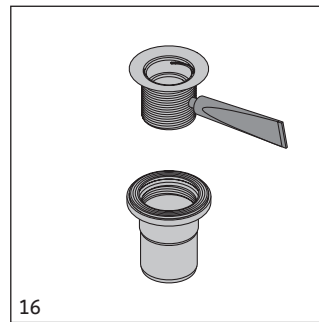

280630..

280730..

28063000 . .

28073000 . .

*to be installed only with a WaterSense labeled flush valve with the same flush rating

Duravit AG
Werderstr. 36
78132 Hornberg
Germany
Phone +49 78 33 70 0
Fax +49 78 33 70 289
info@duravit.de
www.duravit.de