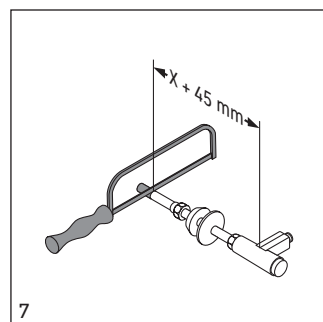

280630..

280730..

28063000 . .

28073000 . .

*to be installed only with a WaterSense labeled flush valve with the same flush rating

Duravit AG
Werderstr. 36
78132 Hornberg
Germany
Phone +49 78 33 70 0
Fax +49 78 33 70 289
info@duravit.de
www.duravit.de