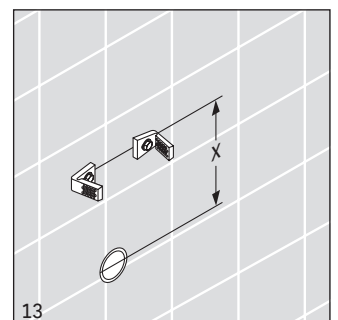

280630..

280730..

28063000 . .

28073000 . .

*to be installed only with a WaterSense labeled flush valve with the same flush rating

Duravit AG
Werderstr. 36
78132 Hornberg
Germany
Phone +49 78 33 70 0
Fax +49 78 33 70 289
info@duravit.de
www.duravit.de