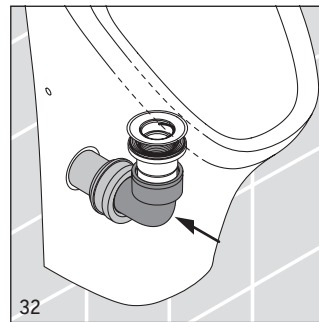

280630..

280730..

28063000 . .

28073000 . .

*to be installed only with a WaterSense labeled flush valve with the same flush rating

Duravit AG
Werderstr. 36
78132 Hornberg
Germany
Phone +49 78 33 70 0
Fax +49 78 33 70 289
info@duravit.de
www.duravit.de