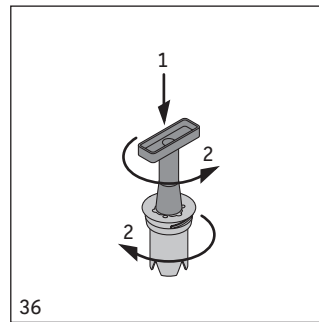

280630..

280730..

28063000 . .

28073000 . .

*to be installed only with a WaterSense labeled flush valve with the same flush rating

Duravit AG
Werderstr. 36
78132 Hornberg
Germany
Phone +49 78 33 70 0
Fax +49 78 33 70 289
info@duravit.de
www.duravit.de