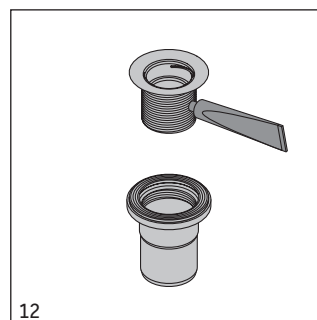

280630..

280730..

28063000 . .

28073000 . .

*to be installed only with a WaterSense labeled flush valve with the same flush rating

Duravit AG
Werderstr. 36
78132 Hornberg
Germany
Phone +49 78 33 70 0
Fax +49 78 33 70 289
info@duravit.de
www.duravit.de