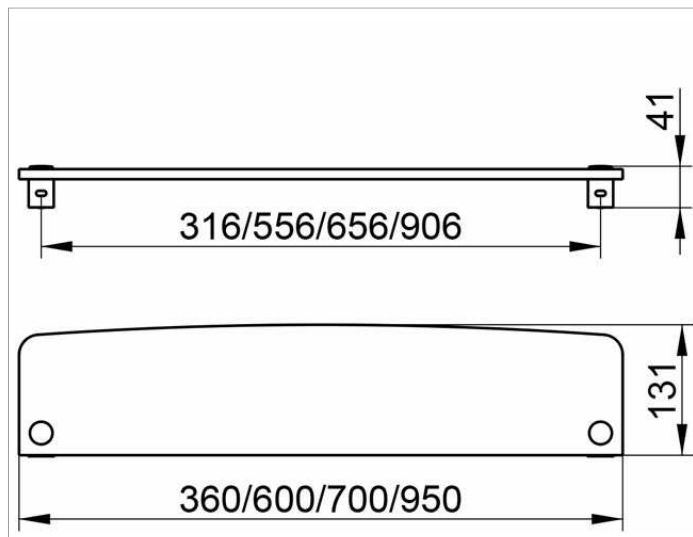

Elegance

11610010000 Держатели для стеклянной полки

ИЗДЕЛИЕ

ЧЕРТЕЖ

ОПИСАНИЕ ИЗДЕЛИЯ

без полочки, за пару

поверхность

хром

спецификации

KEUCO ELEGANCE Pair of shelf brackets 11610010000
without shelf
Chrome-plated
shelf brackets with an elegant shape,
timeless Design,
to fit with The Crystalline glass shelf Cat-no. 11610005600,
11610005700, 11610005900
the Crystal glass plate Cat-no. 11610009600, 11610009700,
11610009900
The shelf brackets will be discretely mounted
incl. corrosion-free mounting material
Brackets and shelf to be ordered separately!