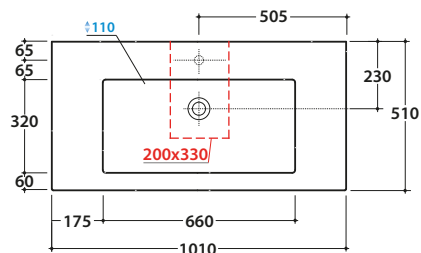

INCANTHO BASIN IN101ABI

CE EN 14688:2015

GLOBO

* For taps mounted on counter top

Ceramic antibacterial effect
BATAFORM®

Glazed product with
CERASLIDE®

Le Pietre

Cod. **IN101ABI**

Basin 101.51 h 14 cm. Wall-hung installation or furniture basins. Fixing kit included. Weight 31 Kg

Cod. **POLCR**

Brass towel rail for wall hung washbasin

Cod. **FI012BI**

Push open valve drain with ceramic top for basins with overflow. Weight 0,5 Kg

Structure in metal 100.50 h 71 cm. Weight 14 Kg

TL100BO

Matt white

TL100GO

Matt grey

TL100RU

Rust