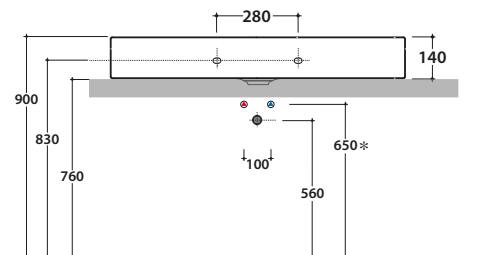

INCANTHO BASIN IN101ABI

CE EN 14688:2015

GLOBO

* For taps mounted on counter top

Ceramic antibacterial effect
BATAFORM®

Glazed product with
CERASLIDE®

Le Pietre

Cod. **IN101ABI**

Basin 101.51 h 14 cm. Wall-hung installation or furniture basins. Fixing kit included. Weight 31 Kg

Cod. **POLCR**

Brass towel rail for wall hung washbasin

Cod. **FI012BI**

Push open valve drain with ceramic top for basins with overflow. Weight 0,5 Kg

Structure in metal 100.50 h 71 cm. Weight 14 Kg

TL100BO

Matt white

TL100GO

Matt grey

TL100RU

Rust

* For taps mounted on counter top