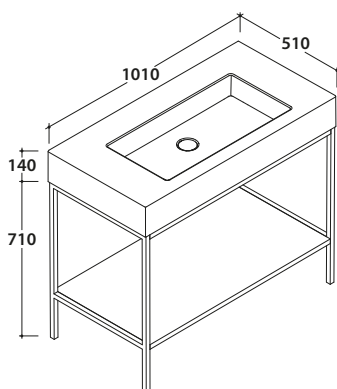

Basin 101.51 h 14 cm. Wall-hung installation or furniture basins. Fixing kit included. Weight 31 Kg

Cod. **POLCR**

Brass towel rail for wall hung washbasin

Cod. **FI012BI**

Push open valve drain with ceramic top for basins with overflow. Weight 0,5 Kg

Structure in metal 100.50 h 71 cm. Weight 14 Kg

TL100BO

Matt white

TL100GO

Matt grey

TL100RU

Rust

* For taps mounted on counter top

Steel towel rail for wash basin structure

POSBO

Matt white

POSGO

Matt grey

POSRU

Rust