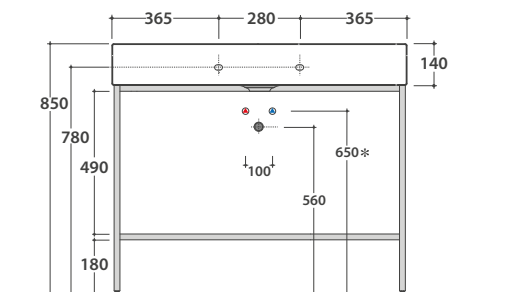

Basin 101.51 h 14 cm. Wall-hung installation or furniture basins. Fixing kit included. Weight 31 Kg

Cod. **POLCR**

Brass towel rail for wall hung washbasin

Cod. **FI012BI**

Push open valve drain with ceramic top for basins with overflow. Weight 0,5 Kg

Structure in metal 100.50 h 71 cm. Weight 14 Kg

TL100BO

Matt white

TL100GO

Matt grey

TL100RU

Rust

* For taps mounted on counter top