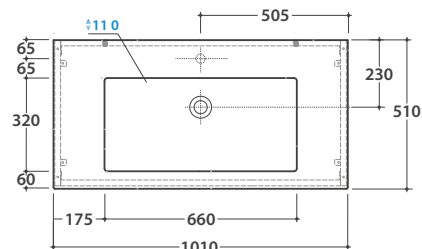

Basin 101.51 h 14 cm. Wall-hung installation or furniture basins. Fixing kit included. Weight 31 Kg

Cod. **POLCR**

Brass towel rail for wall hung washbasin

Cod. **FI012BI**

Push open valve drain with ceramic top for basins with overflow. Weight 0,5 Kg

Structure in metal 100.50 h 71 cm. Weight 14 Kg

TL100BO

Matt white

TL100GO

Matt grey

TL100RU

Rust

* For taps mounted on counter top