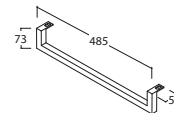

Basin 101.51 h 14 cm. Wall-hung installation or furniture basins. Fixing kit included. Weight 31 Kg

Cod. **POLCR**

Brass towel rail for wall hung washbasin

Cod. **FI012BI**

Push open valve drain with ceramic top for basins with overflow. Weight 0,5 Kg

Structure in metal 100.50 h 71 cm. Weight 14 Kg

TL100BO

Matt white

TL100GO

Matt grey

TL100RU

Rust

* For taps mounted on counter top