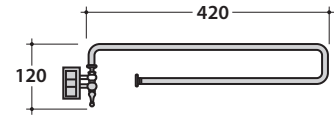

PAESTUM TOWEL RAIL PAAC46

GLOBO

Cod. **PAAC46**

Revolving towel rail. Weight 1,4 Kg