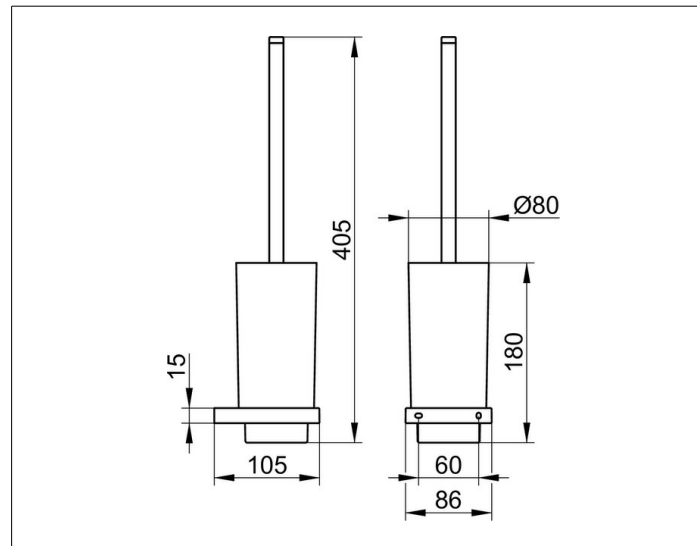

Edition 11

11164139000 Toilet brush set

PRODUCT

DRAWING

PRODUCT ATTRIBUTES

complete with crystal glass insert matt,
brush and spare brush head

SURFACE

brushed black chrome

SPECIFICATIONS

KEUCO EDITION 11 Toilet brushes 11164139000
brushed black chrome toilet brush set in clear-cut design and geometric shapes,
Wall model, complete with frosted crystal glass insert and brush with handle and brush head replacement
removable frosted crystal used for easy cleaning
Height 7-1/16" (height includes brush 15-15/16"), diameter 3-1/8", 4-1/8"
The toilet brush set has 2 mounting points
delivery with corrosion resistant mounting hardware