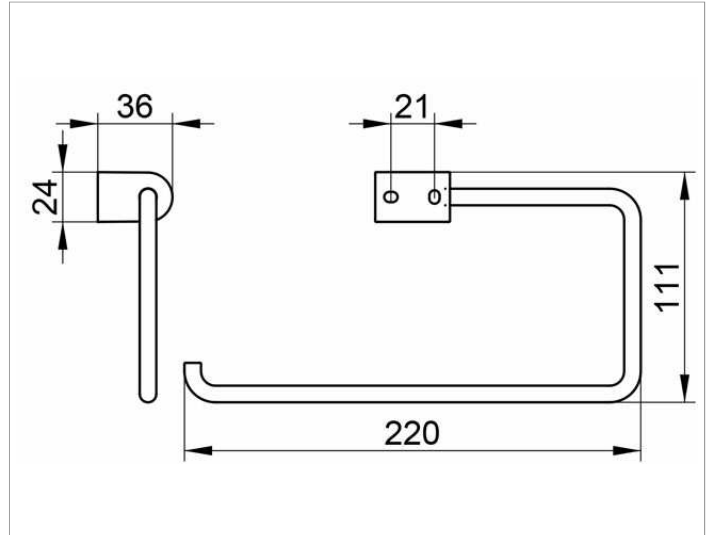

Smart.2  
14721010000 Towel ring

**PRODUCT**

**DRAWING**

**PRODUCT ATTRIBUTES**

open form

**SURFACE**

chrome-plated