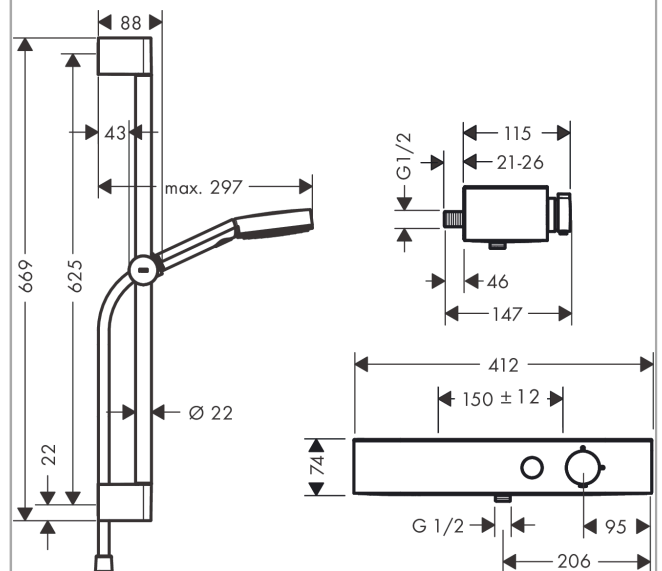

#### product features

- consists of: hand shower, shower thermostat, shower bar, slider, shower hose
- shower head size: 105 mm
- convenient diversion via Select button
- spray type hand shower: PowderRain, IntenseRain, Massage spray
- maximum flow rate at 3 bar: 11,4 l/min
- profile stand pipe: round
- shower bar diameter: 22 mm
- pivot connector prevent hose from tangling
- CoolContact thermostat: Prevents the housing from heating up, making showering even safer

### Product image

### Scale drawing