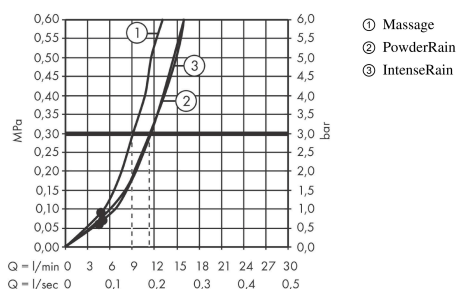

Flowchart

The consumption was measured in combination with the appropriate fittings (thermostat/mixer/ in-wall valve) to reflect actual application in practice.