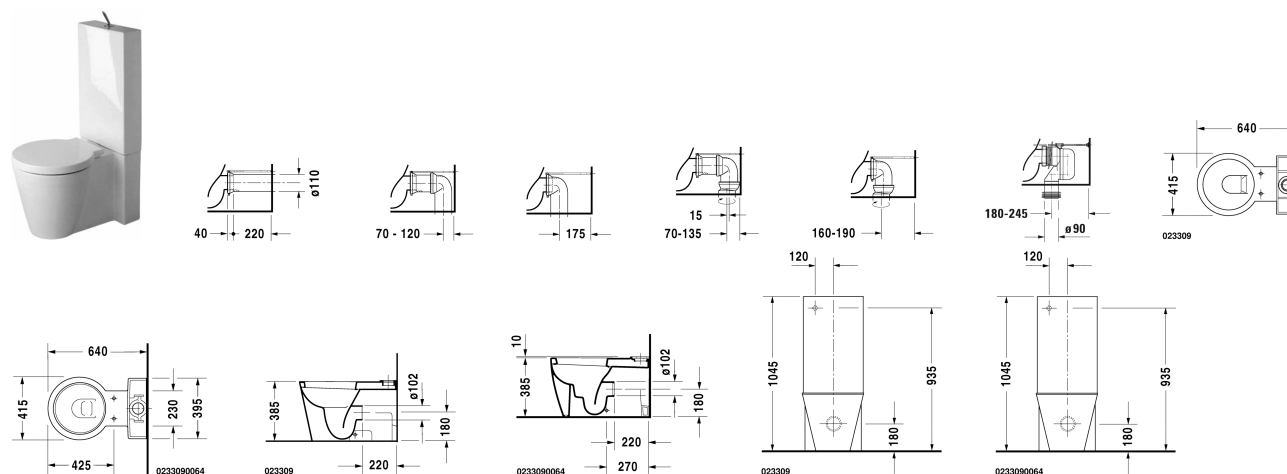

Starck 1 Toilet close-coupled # 0233090064

| < 415 mm > |

Toilet close-coupled	Dimension	Weight	Order number
(without cistern), washdown model, Outlet for Vario connector set, for horizontal and vertical outlet, length adjustable from 70 - 190 mm, and vario connecting bend, vertical outlet from 180 - 245 mm, fixings included, UWL class 1			
Colors			
00 White Alpin			
Variant			
♣ 4,5 l	415 x 640 mm	36.900 kilogram	0233090064
Sanitary ceramics with the special WonderGliss surface finish will remain clean and attractive-looking for a long time to come. When ordering WonderGliss please add a "1" as eleventh digit to the model number.			
Accessory			
Vario connecting bend for vertical outlet	Ø 100 mm	0.700 kilogram	899025
Vario connector set incl. excenter	Ø 110 mm	1.500 kilogram	001422
Suitable products			
Toilet seat and cover removable, with hinge shaft, hinge plate stainless steel, with soft closure,			006588
Cistern concealed left supply, 390 x 125 mm	390 x 125 mm		872700
Cistern with Stop & Go mechanism, concealed left supply, push button PURO, 390 x 125 mm	390 x 125 mm		872710

All drawings contain the necessary measurements which are subject to standard tolerances. They are stated in mm and are non-binding. Exact measurements, in particular for customised installation scenarios, can only be taken from the finished piece.