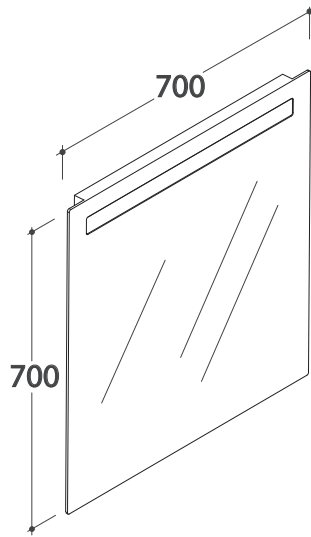

# MIRROR FRAME 70 BPS070

# GLOBO

Cod. **BPS070**

Polished edge led backlight mirror 70.70 cm with touch-switch and stainless steel frame. Energy efficiency class A+. Weight 8 Kg