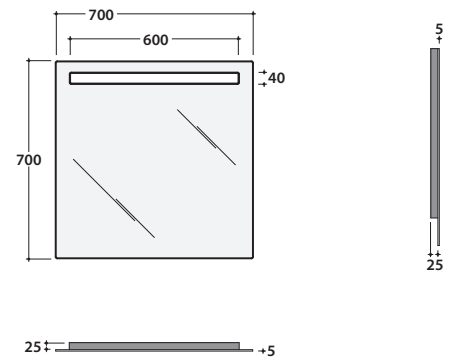

# MIRROR FRAME 70 BPS070

# GLOBO

Cod. **BPS070**

Polished edge led backlight mirror 70.70 cm with touch-switch and stainless steel frame. Energy efficiency class A+. Weight 8 Kg