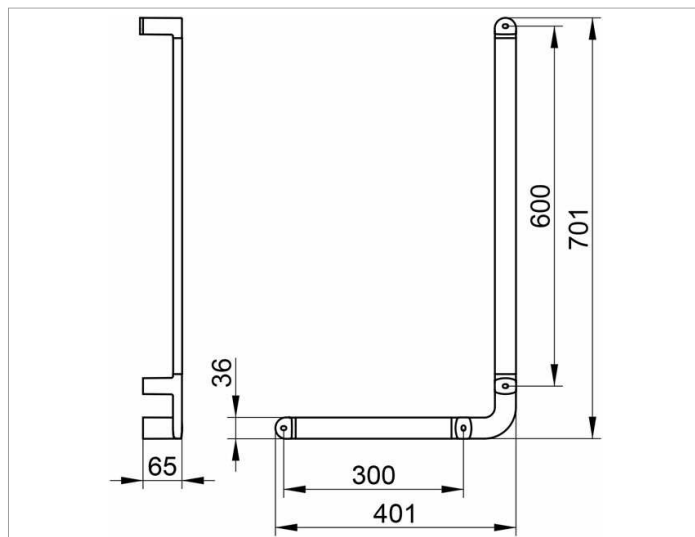

Elegance

31606010602 Угловой поручень 90°

ИЗДЕЛИЕ

ЧЕРТЕЖ

ОПИСАНИЕ ИЗДЕЛИЯ

исполнение слева

поверхность

хром

Габариты

401/701 mm

спецификации

KEUCO Elegance angle bar 90° 31606010602
Left hand
High shine chrome-plated angle bar,
Elegant, oval profile,
slightly shaped surfaces in a timeless design,
solid wall mounting in zinc cast,
easy to clean
Getting up and down up to 110 kg load capacity,
anti-static,
easy to clean
Outside measurement 401/701 mm
horizontal Base measurement 300 mm,
with a Total Width from 401 mm
vertical Base measurement 600mm,
with a Total Height of 701 mm
Projection 65 mm,