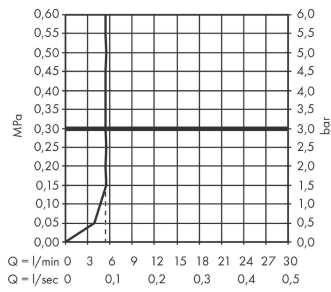

Pulsify S

Shower set 100 1jet EcoSmart+ with shower bar 90 cm

Finish: **Matt Black** Article Number: **24383670**

Description

product features

- consists of: baton hand shower, shower bar, shower hose, slider
- shower head size: 98 x 24 mm
- spray type: PowderRain
- maximum flow rate at 3 bar: 5,4 l/min
- minimum flow pressure: 0,5 bar
- operating pressure: min. 0,5 bar/max. 6 bar
- hand shower holder made of plastic/metal
- hand shower holder for right- and left-hand installation
- hand shower holder with locking mechanism
- wall mounting: screw fastening
- wall supports made of plastic
- wall bar type: swivelling shower bar
- profile pipe: cubic
- pipe length: 950 mm
- drilling distance 915 mm
- shower hose with conical nut on both ends
- pivot connector prevents hose from tangling
- EU taxonomy: max. 6 l/min - Substantial Contribution (SC) possible

Technology

Product image

Scale drawing

Pulsify S
Shower set 100 1jet EcoSmart+ with shower bar 90 cm
 Finish: **Matt Black** Article Number: **24383670**

Flowchart

The consumption was measured in combination with the appropriate fittings (thermostat/mixer/in-wall valve) to reflect actual application in practice.