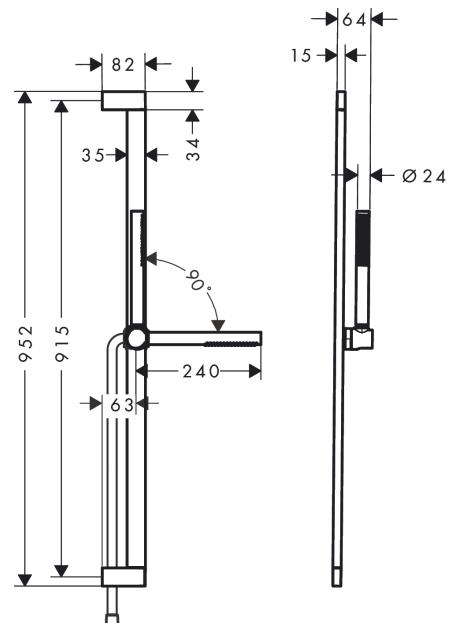

Pulsify S

Shower set 100 1jet EcoSmart+ with shower bar 90 cm

Finish: **Matt Black** Article Number: **24383670**

Description

product features

- consists of: baton hand shower, shower bar, shower hose, slider
- shower head size: 98 x 24 mm
- spray type: PowderRain
- maximum flow rate at 3 bar: 5,4 l/min
- minimum flow pressure: 0,5 bar
- operating pressure: min. 0,5 bar/max. 6 bar
- hand shower holder made of plastic/metal
- hand shower holder for right- and left-hand installation
- hand shower holder with locking mechanism
- wall mounting: screw fastening
- wall supports made of plastic
- wall bar type: swivelling shower bar
- profile pipe: cubic
- pipe length: 950 mm
- drilling distance 915 mm
- shower hose with conical nut on both ends
- pivot connector prevents hose from tangling
- EU taxonomy: max. 6 l/min - Substantial Contribution (SC) possible

Technology

Product image

Scale drawing

Pulsify S
Shower set 100 1jet EcoSmart+ with shower bar 90 cm
 Finish: **Matt Black** Article Number: **24383670**

Flowchart

The consumption was measured in combination with the appropriate fittings (thermostat/mixer/in-wall valve) to reflect actual application in practice.