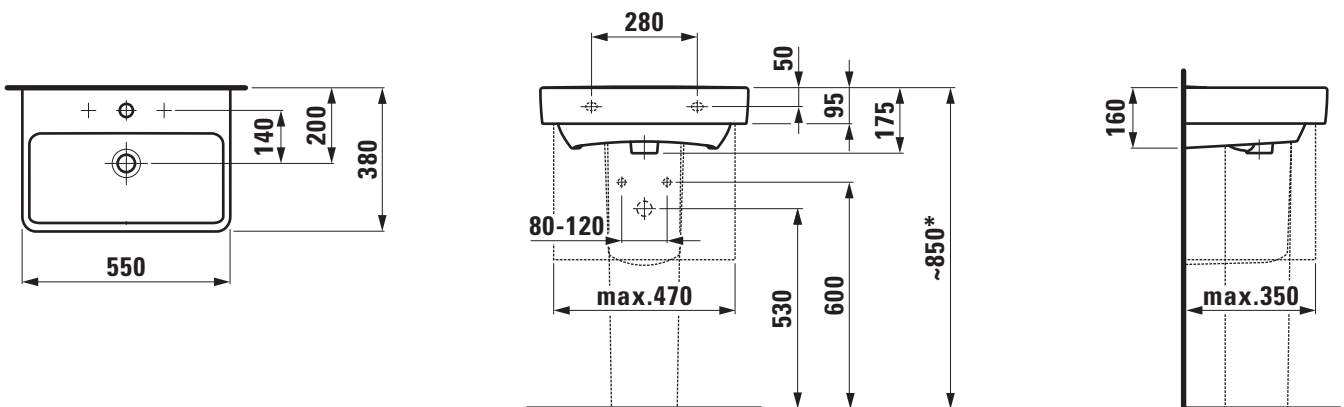

SET LAUFEN PRO

Countertop basin Compact

81895.8

TECHNICAL DATA

Order no.	81895.8
Certified to	EN 31
Dimensions	550 x 380 mm
Inside dimensions of the basin	500 x 225 mm
Specification	Charge 104 – 1 centre tap hole
Special specification	Charge 108 – 3 tap holes Charge 109 – without tap hole Charge 142 – without tap hole, without overflow and without open drain Charge 156 – 1 centre tap hole, without overflow and without open drain
Weight	12,0
Accessories excl.	Siphon cover, order no. 81995.1 (3 tap holes not possible) Pedestal, order no. 81995.0

Mounting acc. excl. Mounting set M10 x 140 mm, order no. 89988.2

Colours see colour table

SPECIFICATION TEXT

Compact countertop basin LAUFEN PRO, sanitary ceramic EN 31 dimensions 550 x 380 mm, , angular 1 centre tap hole
Special feature: overflow channel glazed
Further options / accessories: Surface refinement LCC (only white), 3 tap holes, without tap holes, without tap holes/overflow and open drain, 1 tap hole/without overflow and open drain, siphon cover, pedestal, bathtubs, furniture
Order no. 81895.8

TECHNICAL DRAWINGS / S 1 : 20

* = Effective height must be fixed according to the height of the pedestal.