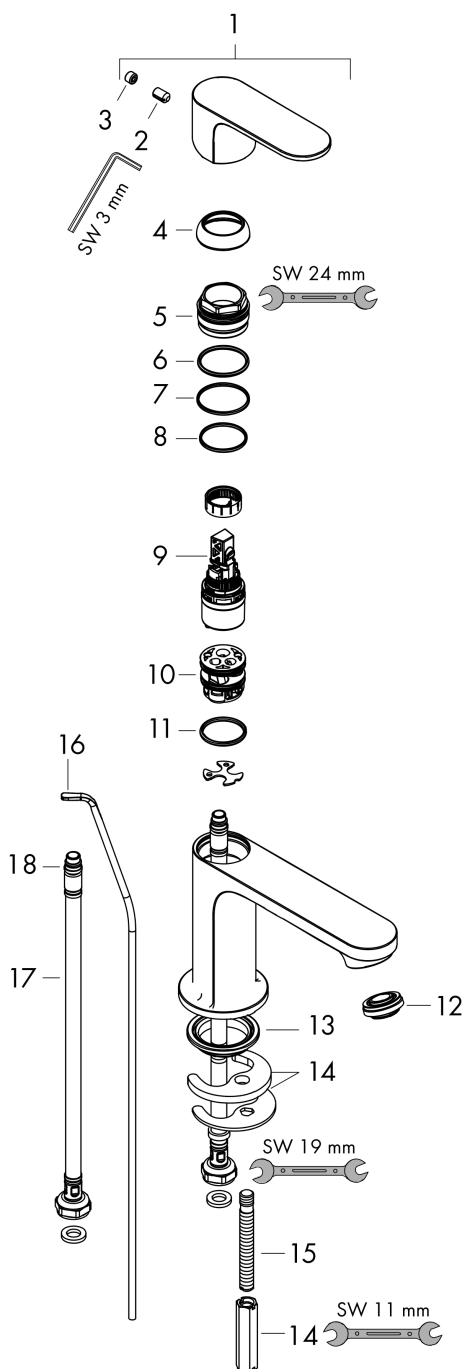

#### product features

- consists of: single lever basin mixer, waste set
- ComfortZone 80
- projection: 121 mm
- spout height: 84 mm
- spray type: normal spray
- maximum flow rate at 3 bar: 5 l/min
- ceramic cartridge
- temperature limitation adjustable
- suitable for continuous flow water heaters
- pop-up waste set G 1¼
- material waste set: synthetic
- connection type: G ¾ connections
- connection dimension: DN15
- cold water in middle position

### Flowchart

**Rebris S**  
**Single lever basin mixer 80 CoolStart with pop-up waste set**  
 Surfaces: **Chrome** Article Number: **72513000**

## Exploded Drawing

Year of production: >06/22

**Rebris S**  
**Single lever basin mixer 80 CoolStart with pop-up waste set**  
 Surfaces: **Chrome** Article Number: **72513000**

### Spare part list

Year of production: >06/22

Pos.	Description	Article Number	Price	PU
1	handle	94644000	€ 44,63	1
2	hollow set screw M6x10 DIN 916	96029000	€ 3,21	1
3	screw cover	95704000	€ 3,21	1
4	flange	98863000	€ 44,63	1
5	nut	98864000	€ 35,94	1
6	O-ring 24x2	98388000	€ 3,21	1
7	O-ring 27x1,5	92527000	€ 11,31	1
8	O-ring 25x1,5	98146000	€ 3,21	1
9	cartridge, assy	95973001	€ 70,57	1
10	adapter for cartridge	95975000	€ 8,45	1
11	O-ring 23x2	98398000	€ 3,21	1
12	aerator M24x1 (5 l/min)	94364000	€ 8,45	1
13	seal Ø 42	98722000	€ 5,24	1
14	fixing set	96016000	€ 28,20	1
15	screw M8 x 68	97736000	€ 5,24	1
16	pull rod	96657000	€ 11,31	1
17	connection hose 450 mm M8x0,75 G3/8	97206000	€ 28,20	1
18	O-ring 6,6x1,6	93019000	€ 3,21	1
a	pop up waste	94139000	-	1