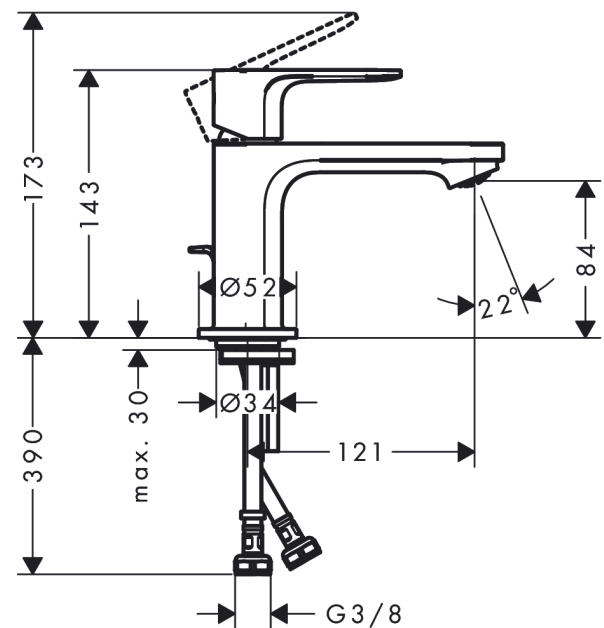

#### product features

- consists of: single lever basin mixer, waste set
- ComfortZone 80
- projection: 121 mm
- spout height: 84 mm
- spray type: normal spray
- maximum flow rate at 3 bar: 5 l/min
- ceramic cartridge
- temperature limitation adjustable
- suitable for continuous flow water heaters
- pop-up waste set G 1¼
- material waste set: synthetic
- connection type: G ¾ connections
- connection dimension: DN15
- cold water in middle position

### Scale drawing

**Rebris S**  
**Single lever basin mixer 80 CoolStart with pop-up waste set**  
 Surfaces: **Chrome**    Article Number: **72513000**

## Exploded Drawing

Year of production: >06/22

**Rebris S**  
**Single lever basin mixer 80 CoolStart with pop-up waste set**  
 Surfaces: **Chrome** Article Number: **72513000**

### Spare part list

Year of production: >06/22

Pos.	Description	Article Number	Price	PU
1	handle	94644000	€ 44,63	1
2	hollow set screw M6x10 DIN 916	96029000	€ 3,21	1
3	screw cover	95704000	€ 3,21	1
4	flange	98863000	€ 44,63	1
5	nut	98864000	€ 35,94	1
6	O-ring 24x2	98388000	€ 3,21	1
7	O-ring 27x1,5	92527000	€ 11,31	1
8	O-ring 25x1,5	98146000	€ 3,21	1
9	cartridge, assy	95973001	€ 70,57	1
10	adapter for cartridge	95975000	€ 8,45	1
11	O-ring 23x2	98398000	€ 3,21	1
12	aerator M24x1 (5 l/min)	94364000	€ 8,45	1
13	seal Ø 42	98722000	€ 5,24	1
14	fixing set	96016000	€ 28,20	1
15	screw M8 x 68	97736000	€ 5,24	1
16	pull rod	96657000	€ 11,31	1
17	connection hose 450 mm M8x0,75 G3/8	97206000	€ 28,20	1
18	O-ring 6,6x1,6	93019000	€ 3,21	1
a	pop up waste	94139000	-	1