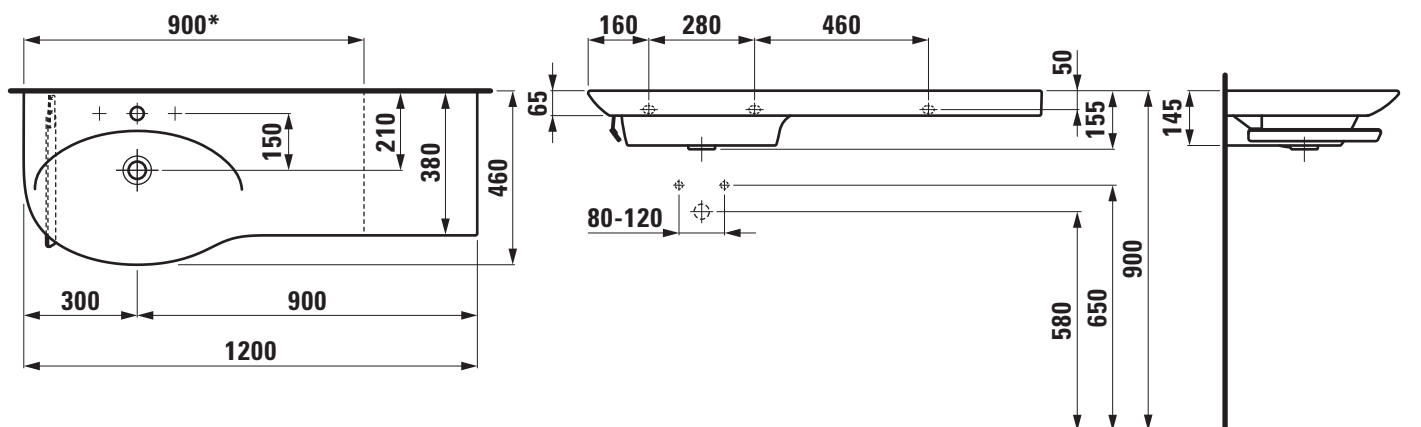

Countertop basin / cutable
81670.6

TECHNICAL DATA

Order no.	81670.6
Certified to	EN 14688
Dimensions	1200 x 380/460 mm
Inside dimensions of the basin	700 x 350 mm
Specification	Always to be fixed to the wall. Basin left, ceramic shelf right Cut one-sided to 800 mm Charge 104 – 1 centre tap hole, with overflow
Special specification	Charge 108 – 3 tap holes, with overflow Charge 136 – 3 tap holes, distance 8 inches, with overflow
Weight	35,0 kg
Accessories excl.	Towel rail left, order no. 38170.7
Mounting acc. excl.	2x Mounting set M10 x 140 mm, order no. 89988.2

Otherwise When ordering the cut version use the order form for cutting

Colours see colour table

SPECIFICATION TEXT

Cutable countertop basin Laufen-PALACE, sanitary ceramic, EN 14688, dimensions 1200 x 380/460 mm, asymmetric basin left, 1 centre tap hole
 Special feature: overflow channel glazed, cutable to 900 mm, integrated shelf right
 Further options / accessories: 3 tap holes, 3 tap holes distance 8 inches with overflow, towel rail left 38170.7, furniture
 Order no. 81670.6

TECHNICAL DRAWINGS / S 1 : 20

* = minimum measure for cutting