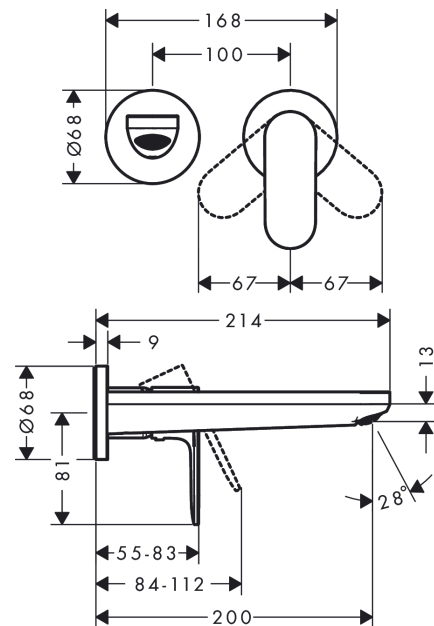

Rebris S

Single lever basin mixer for concealed installation wall-mounted with spout 20 cm

Surfaces: **Chrome** Article Number: **72528000**

Description

product features

- consists of: single lever basin mixer for concealed installation wall-mounted, waste set
- projection: 200 mm
- spray type: normal spray
- maximum flow rate at 3 bar: 5 l/min
- ceramic cartridge
- temperature limitation adjustable
- suitable for continuous flow water heaters
- non-closing waste set
- material waste set: metal
- connection type: basic set
- connection dimension: DN15
- handle can be positioned on the right or left, depends on the basic set installation

Technology

Design awards

reddot winner 2022

Certificates

Product image

Scale drawing

Rebris S

Single lever basin mixer for concealed installation wall-mounted with spout 20 cm

Surfaces: **Chrome** Article Number: **72528000**

Flowchart

Rebris S

Single lever basin mixer for concealed installation wall-mounted with spout 20 cm

Surfaces: **Chrome** Article Number: **72528000**

Exploded Drawing

Pos.	Description	Article Number	Price	PU
1	handle	94648000	€ 44,63	1
2	screw cover	96338000	€ 3,21	1
3	sleeve	93053000	€ 35,94	1
4	escutcheon Ø 68 mm	93052000	€ 28,20	1
5	washer	97600000	€ 11,31	1
6	nut	93141000	€ 35,94	1
7	O-ring 26x2	98147000	€ 3,21	1
8	cartridge, assy	95973001	€ 70,57	1
9	locking screw for handle	95140000	€ 5,24	1
10	seal	98865000	€ 28,20	1
11	adapter for cartridge	95634000	€ 11,31	1
12	fixing set	97971000	€ 35,94	1
13	spout 220 mm	94649000	€ 100,44	1
14	aerator M24x1 (5 l/min)	94364000	€ 8,45	1
15	O-ring 18x1,5	98231000	€ 3,21	1
16	escutcheon for spout	93987000	€ 70,57	1
17	connecting thread G½	95626000	€ 44,63	1
18	O-ring 13x2	98128000	€ 3,21	1
19	extension set 25 mm for 13622180	31971000	-	1
a	waste	50001000	-	1