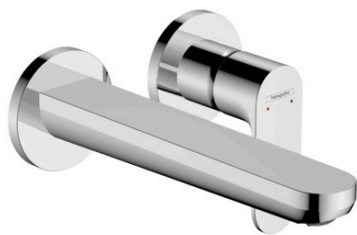

Rebris S

Single lever basin mixer for concealed installation wall-mounted with spout 20 cm

Surfaces: **Chrome** Article Number: **72528000**

Description

product features

- consists of: single lever basin mixer for concealed installation wall-mounted, waste set
- projection: 200 mm
- spray type: normal spray
- maximum flow rate at 3 bar: 5 l/min
- ceramic cartridge
- temperature limitation adjustable
- suitable for continuous flow water heaters
- non-closing waste set
- material waste set: metal
- connection type: basic set
- connection dimension: DN15
- handle can be positioned on the right or left, depends on the basic set installation

Technology

Design awards

reddot winner 2022

Certificates

Product image

Scale drawing

Rebris S

Single lever basin mixer for concealed installation wall-mounted with spout 20 cm

Surfaces: **Chrome** Article Number: **72528000**

Flowchart

Rebris S

Single lever basin mixer for concealed installation wall-mounted with spout 20 cm

Surfaces: **Chrome** Article Number: **72528000**

Exploded Drawing

Year of production: >06/22

Rebris S

Single lever basin mixer for concealed installation wall-mounted with spout 20 cm

Surfaces: **Chrome** Article Number: **72528000**

Spare part list

Year of production: >06/22