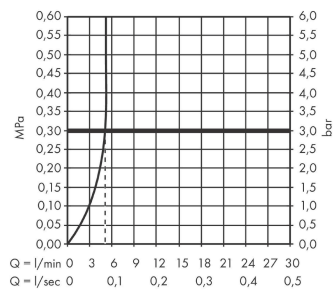

Rebris S

Single lever basin mixer for concealed installation wall-mounted with spout 20 cm

Surfaces: **Chrome** Article Number: **72528000**

Description

product features

- consists of: single lever basin mixer for concealed installation wall-mounted, waste set
- projection: 200 mm
- spray type: normal spray
- maximum flow rate at 3 bar: 5 l/min
- ceramic cartridge
- temperature limitation adjustable
- suitable for continuous flow water heaters
- non-closing waste set
- material waste set: metal
- connection type: basic set
- connection dimension: DN15
- handle can be positioned on the right or left, depends on the basic set installation

Technology

Design awards

reddot winner 2022

Certificates

Product image

Scale drawing

Rebris S

Single lever basin mixer for concealed installation wall-mounted with spout 20 cm

Surfaces: **Chrome** Article Number: **72528000**

Flowchart

Rebris S

Single lever basin mixer for concealed installation wall-mounted with spout 20 cm

Surfaces: **Chrome** Article Number: **72528000**

Exploded Drawing