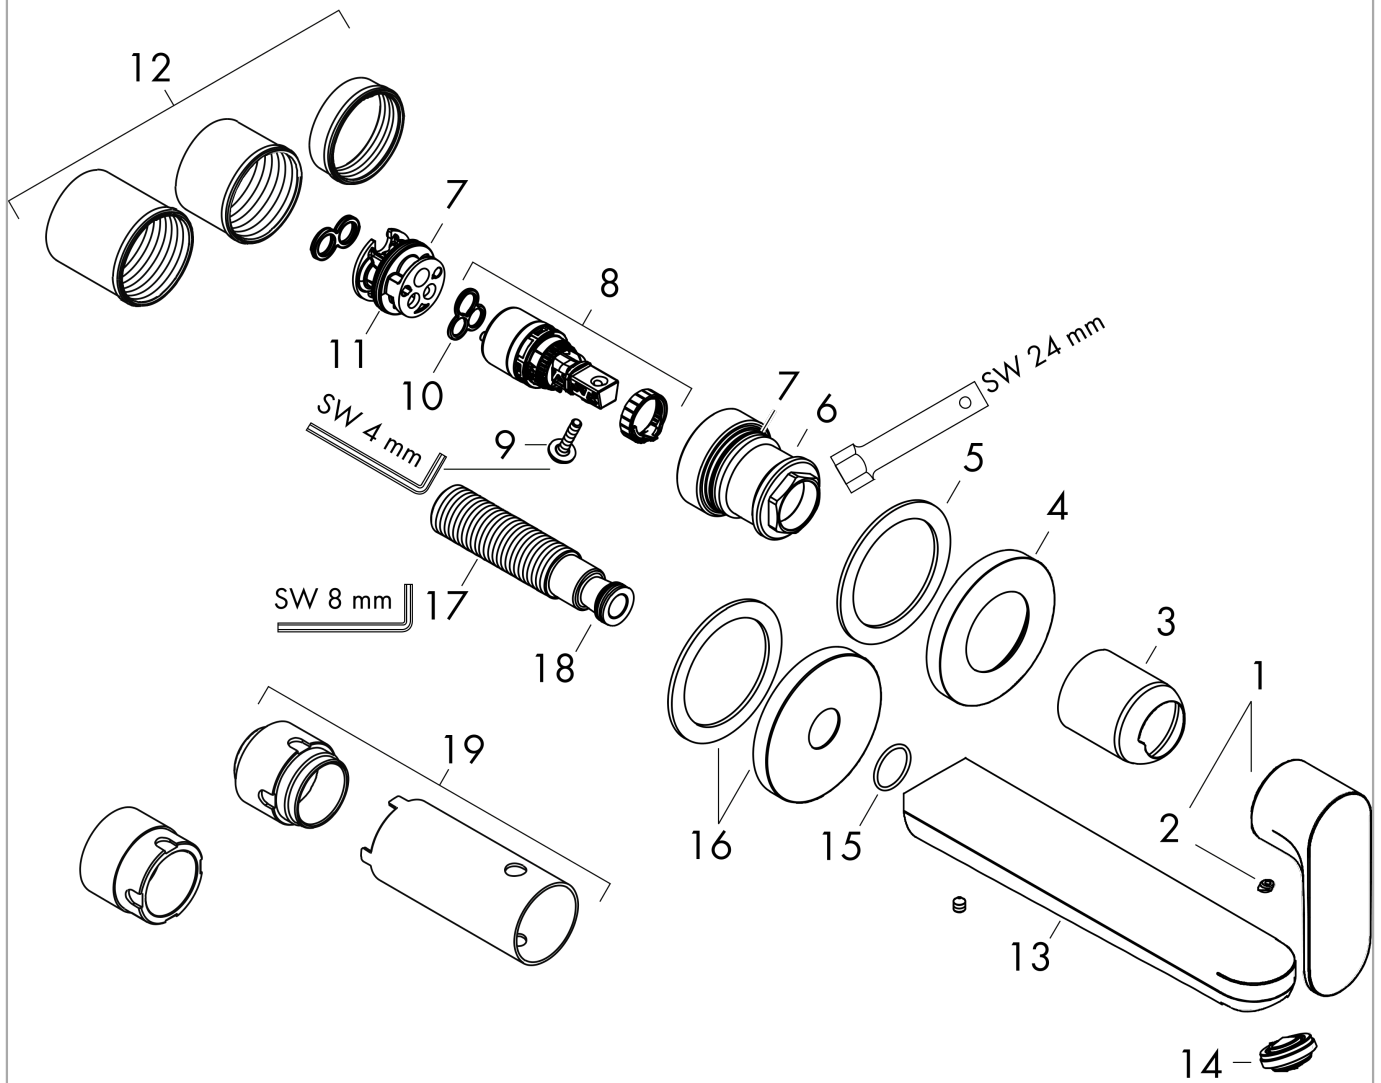

Rebris S

Single lever basin mixer for concealed installation wall-mounted with spout 20 cm

Surfaces: **Chrome** Article Number: **72528000**

Description

product features

- consists of: single lever basin mixer for concealed installation wall-mounted, waste set
- projection: 200 mm
- spray type: normal spray
- maximum flow rate at 3 bar: 5 l/min
- ceramic cartridge
- temperature limitation adjustable
- suitable for continuous flow water heaters
- non-closing waste set
- material waste set: metal
- connection type: basic set
- connection dimension: DN15
- handle can be positioned on the right or left, depends on the basic set installation

Surfaces: **Chrome** Article Number: **72528000**

Flowchart

Rebris S

Single lever basin mixer for concealed installation wall-mounted with spout 20 cm

Surfaces: **Chrome** Article Number: **72528000**

Exploded Drawing

Year of production: >06/22

Rebris S

Single lever basin mixer for concealed installation wall-mounted with spout 20 cm

Surfaces: **Chrome** Article Number: **72528000**

Spare part list

Year of production: >06/22

Pos.	Description	Article Number	Price	PU
1	handle	94648000	€ 44,63	1
2	screw cover	96338000	€ 3,21	1
3	sleeve	93053000	€ 35,94	1
4	escutcheon Ø 68 mm	93052000	€ 28,20	1
5	washer	97600000	€ 11,31	1
6	nut	93141000	€ 35,94	1
7	O-ring 26x2	98147000	€ 3,21	1
8	cartridge, assy	95973001	€ 70,57	1
9	locking screw for handle	95140000	€ 5,24	1
10	seal	98865000	€ 28,20	1
11	adapter for cartridge	95634000	€ 11,31	1
12	fixing set	97971000	€ 35,94	1
13	spout 220 mm	94649000	€ 100,44	1
14	aerator M24x1 (5 l/min)	94364000	€ 8,45	1
15	O-ring 18x1,5	98231000	€ 3,21	1
16	escutcheon for spout	93987000	€ 70,57	1
17	connecting thread G½	95626000	€ 44,63	1
18	O-ring 13x2	98128000	€ 3,21	1
19	extension set 25 mm for 13622180	31971000	-	1
a	waste	50001000	-	1