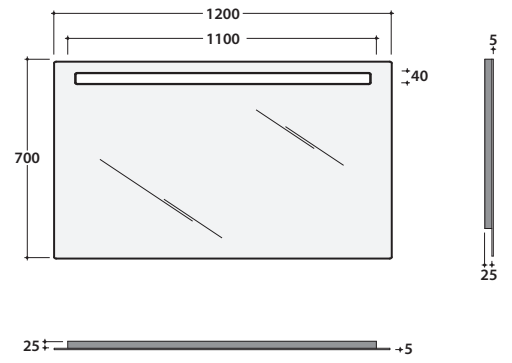

MIRROR FRAME 120 BPS120

GLOBO

Cod. **BPS120**

Polished edge led backlight mirror 120.70 cm with touch-switch and stainless steel frame. Energy efficiency class A+. Weight 12 Kg