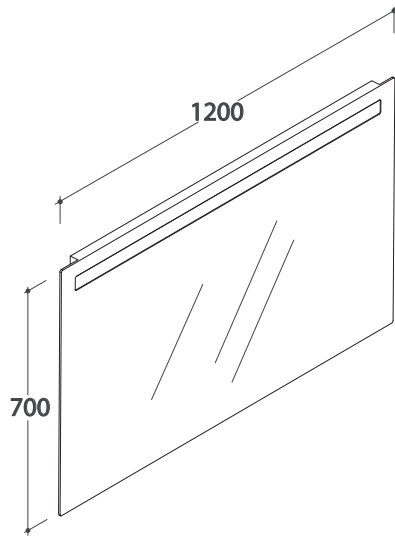

MIRROR FRAME 120 BPS120

GLOBO

Cod. **BPS120**

Polished edge led backlight mirror 120.70 cm with touch-switch and stainless steel frame. Energy efficiency class A+. Weight 12 Kg