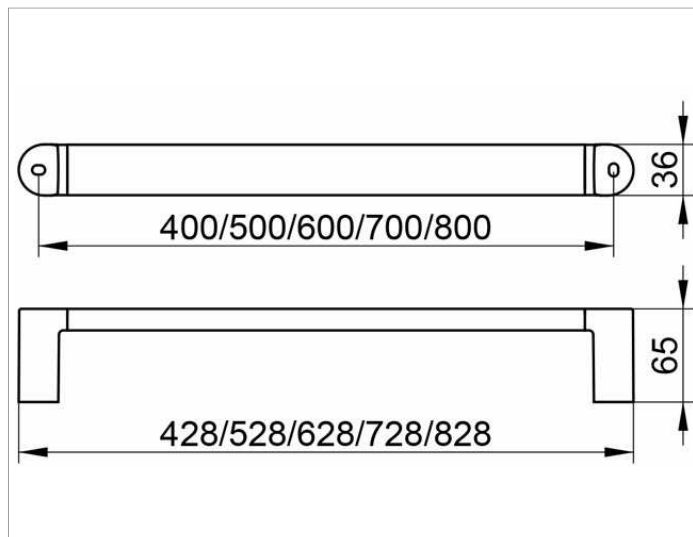

ЧЕРТЕЖ

ОПИСАНИЕ ИЗДЕЛИЯ

для вертикального или горизонтального монтажа

поверхность

хром

Габариты

628 mm

спецификации

KEUCO Elegance grab rail 31601010600

Chrome-plated grab rail

Elegant, oval profile,

slightly shaped surfaces in a timeless design,

solid wall mounting in zinc cast,

easy to clean

Getting up and down up to 242 lb load capacity

Axle measurement 23-5/8",

Total width of 24-3/4"

Projection 2-9/16"

incl. corrosion-free mounting material

The restoring of a tip-up seat is not possible!