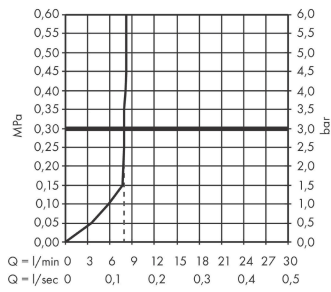

Pulsify S

Shower set 100 1jet EcoSmart with shower bar 90 cm

Finish: **Matt Black** Article Number: **24382670**

Description

product features

- consists of: baton hand shower, shower bar, shower hose, slider
- shower head size: 98 x 24 mm
- spray type: PowderRain
- maximum flow rate at 3 bar: 8,5 l/min
- minimum flow pressure: 0,5 bar
- operating pressure: min. 0,5 bar/max. 6 bar
- hand shower holder made of plastic/metal
- hand shower holder for right- and left-hand installation
- hand shower holder with locking mechanism
- wall mounting: screw fastening
- wall supports made of plastic
- wall bar type: swivelling shower bar
- profile pipe: cubic
- pipe length: 950 mm
- drilling distance 915 mm
- shower hose with conical nut on both ends
- pivot connector prevents hose from tangling

Technology

Product image

Scale drawing

Pulsify S
Shower set 100 1jet EcoSmart with shower bar 90 cm
 Finish: **Matt Black** Article Number: **24382670**

Flowchart

The consumption was measured in combination with the appropriate fittings (thermostat/mixer/in-wall valve) to reflect actual application in practice.