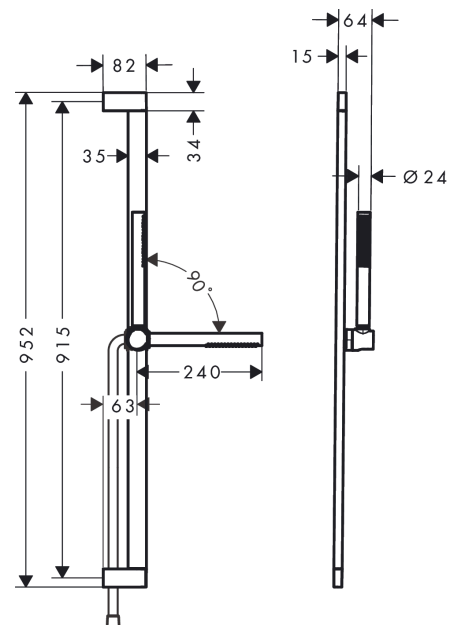

Pulsify S

Shower set 100 1jet EcoSmart with shower bar 90 cm

Finish: **Matt Black** Article Number: **24382670**

Description

product features

- consists of: baton hand shower, shower bar, shower hose, slider
- shower head size: 98 x 24 mm
- spray type: PowderRain
- maximum flow rate at 3 bar: 8,5 l/min
- minimum flow pressure: 0,5 bar
- operating pressure: min. 0,5 bar/max. 6 bar
- hand shower holder made of plastic/metal
- hand shower holder for right- and left-hand installation
- hand shower holder with locking mechanism
- wall mounting: screw fastening
- wall supports made of plastic
- wall bar type: swivelling shower bar
- profile pipe: cubic
- pipe length: 950 mm
- drilling distance 915 mm
- shower hose with conical nut on both ends
- pivot connector prevents hose from tangling

Technology

Product image

Scale drawing

Pulsify S
Shower set 100 1jet EcoSmart with shower bar 90 cm
 Finish: **Matt Black** Article Number: **24382670**

Flowchart

The consumption was measured in combination with the appropriate fittings (thermostat/mixer/in-wall valve) to reflect actual application in practice.