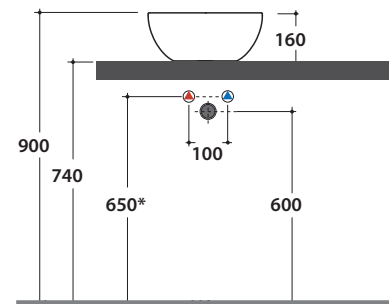

T-EDGE BASIN B6Q38BI

CE EN 14688:2015

It can be combined with Arredo Wood furniture

GLOBO

	Rubinetto a parete Wall mounted taps	Rubinetto su piano Taps mounted on counter top
A:	70	105
B:	260	295
C:	450	485
D:	370	405

Ceramic antibacterial effect
BATAFORM®

Bagno di Colore

Glazed product with
CERASLIDE®

GLOBOTHIN®

Le Pietre

Cod. **B6Q38BI**

Basin 38.38 h16 cm. Sit-on installation. Weight 7 Kg

* For taps mounted on counter top

Cod. **F1024BI**

Valve drain with ceramic top for basins without overflow. Weight 0,5 Kg

Cod. **F1024CR**

Chromed valve drain for basins without overflow. Weight 0,5 Kg