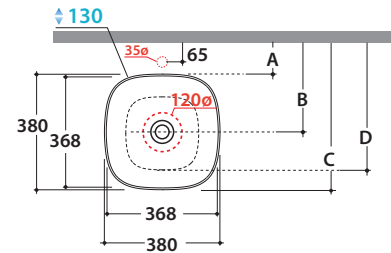

T-EDGE BASIN B6Q38BI

CE EN 14688:2015

It can be combined with Arredo Wood furniture

GLOBO

	Rubinetto a parete Wall mounted taps	Rubinetto su piano Taps mounted on counter top
A:	70	105
B:	260	295
C:	450	485
D:	370	405

Ceramic antibacterial effect
BATAFORM®

Bagno di Colore

Glazed product with
CERASLIDE®

GLOBOTHIN®

Le Pietre

Cod. **B6Q38BI**

Basin 38.38 h16 cm. Sit-on installation. Weight 7 Kg

* For taps mounted on counter top

Cod. **F1024BI**

Valve drain with ceramic top for basins without overflow. Weight 0,5 Kg

Cod. **F1024CR**

Chromed valve drain for basins without overflow. Weight 0,5 Kg