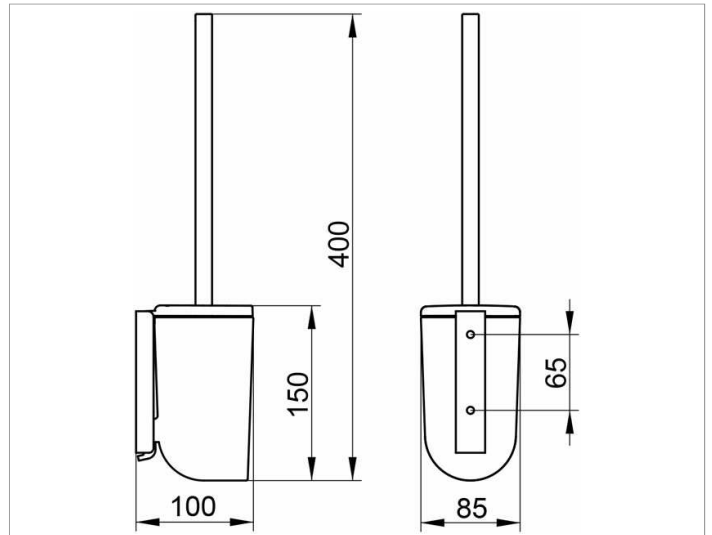

Elegance NEW

11664010100 Toilet brush set

PRODUCT

DRAWING

PRODUCT ATTRIBUTES

with metal lid, opaque synthetic insert,
brush and spare brush head

SURFACE

chrome-plated

SPECIFICATIONS

KEUCO ELEGANCE Toilet brush Set with metal lid 11664010100
chrome-plated grip for toilet brush set with an elegant shape,
shaped surfaces with a timeless design ,
wall mounted model,
with metal lid, opaque synthetic insert,
brush and spare brush head,
Height 150 mm (Height incl. Brush 400 mm),
Width 85 mm
Projection 100 - 125 mm
The brush set is discretely mounted
incl. corrosion-free mounting material