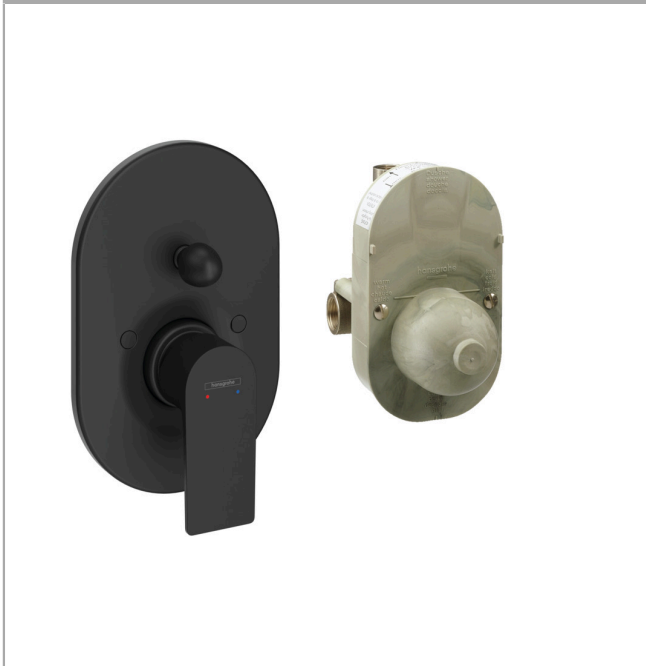

Rebris E
Single lever bath mixer set for concealed installation
 Surfaces: **Matt Black** Article Number: **72458670**

Description

product features

- consists of: Single lever bath mixer, basic set
- 2 functions
- maximum flow rate at 3 bar: 30,7 l/min
- flow rate for bath spout at 3 bar: 30,7 l/min
- flow rate of hand shower at 3 bar: 27,4 l/min
- ceramic cartridge
- temperature limitation adjustable
- diverter with automatic resetting
- connection type: basic set
- min. operating pressure: 1 bar
- max. operating pressure: 10 bar

Design awards

reddot winner 2022

Product image

Scale drawing

Flowchart

Rebris E
Single lever bath mixer set for concealed installation
 Surfaces: **Matt Black** Article Number: **72458670**

Exploded Drawing

Year of production: >06/22

Rebris E

Single lever bath mixer set for concealed installation

Surfaces: **Matt Black** Article Number: **72458670**

Spare part list

Year of production: >06/22

Pos.	Description	Article Number	Price	PU
1	handle	94655670	€ 67,00	1
2	screw cover	96338610	€ 4,88	1
3	escutcheon bath/shower mixer	95011670	€ 67,00	1
4	O-Ring 48x3	95508000	€ 3,21	1
5	flange	96348670	€ 17,02	1
6	diverter assy with sleeve and handle	95015000	€ 100,44	1
7	diverter knob cpl.	95013670	€ 20,94	1
8	hollow set screw M4x10	97667000	€ 3,21	1
9	cover cap	95433670	€ 7,85	1
10	hollow screw	96065000	€ 5,24	1
11	O-ring 14x3	98130000	€ 3,21	1
12	O-ring 10x1,5	98123000	€ 3,21	1
13	O-ring 16x2,5	98134000	€ 3,21	1
14	O-ring 13x2	98128000	€ 3,21	1
15	selector assy	96937000	€ 18,33	1
16	extension set 28 mm tub mixer	32498000	€ 162,08	1
17	O-ring 12x1,5	98430000	€ 3,21	1
18	concealed item	31741180	-	1