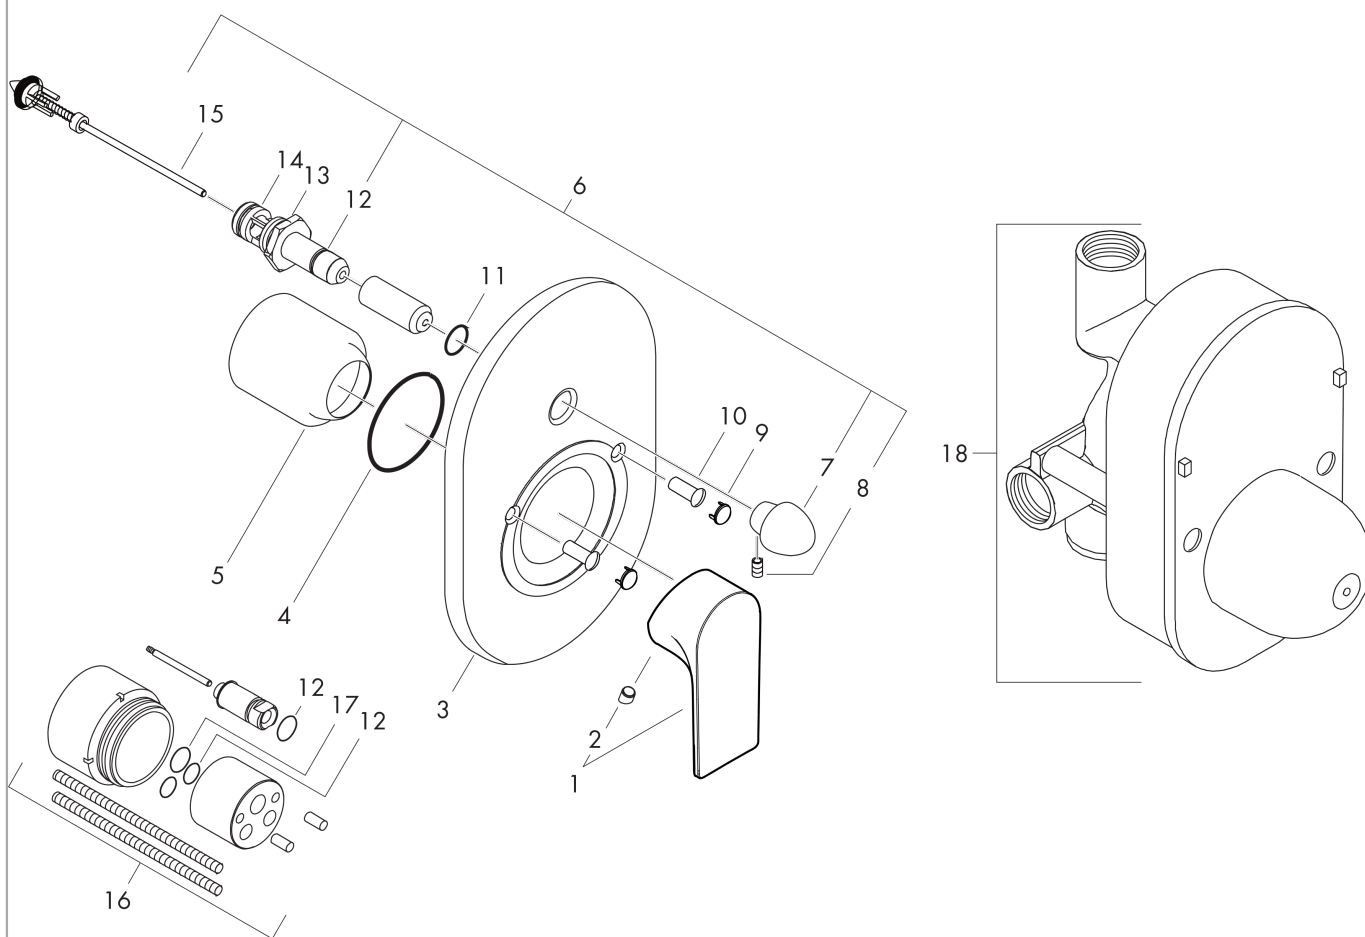

Rebris E
Single lever bath mixer set for concealed installation
 Surfaces: **Matt Black** Article Number: **72458670**

Description

product features

- consists of: Single lever bath mixer, basic set
- 2 functions
- maximum flow rate at 3 bar: 30,7 l/min
- flow rate for bath spout at 3 bar: 30,7 l/min
- flow rate of hand shower at 3 bar: 27,4 l/min
- ceramic cartridge
- temperature limitation adjustable
- diverter with automatic resetting
- connection type: basic set
- min. operating pressure: 1 bar
- max. operating pressure: 10 bar

Design awards

reddot winner 2022

Product image

Scale drawing

Flowchart

Rebris E
Single lever bath mixer set for concealed installation
 Surfaces: **Matt Black** Article Number: **72458670**

Exploded Drawing

Year of production: >06/22

Rebris E

Single lever bath mixer set for concealed installation

Surfaces: **Matt Black** Article Number: **72458670**

Spare part list

Year of production: >06/22

Pos.	Description	Article Number	Price	PU
1	handle	94655670	€ 67,00	1
2	screw cover	96338610	€ 4,88	1
3	escutcheon bath/shower mixer	95011670	€ 67,00	1
4	O-Ring 48x3	95508000	€ 3,21	1
5	flange	96348670	€ 17,02	1
6	diverter assy with sleeve and handle	95015000	€ 100,44	1
7	diverter knob cpl.	95013670	€ 20,94	1
8	hollow set screw M4x10	97667000	€ 3,21	1
9	cover cap	95433670	€ 7,85	1
10	hollow screw	96065000	€ 5,24	1
11	O-ring 14x3	98130000	€ 3,21	1
12	O-ring 10x1,5	98123000	€ 3,21	1
13	O-ring 16x2,5	98134000	€ 3,21	1
14	O-ring 13x2	98128000	€ 3,21	1
15	selector assy	96937000	€ 18,33	1
16	extension set 28 mm tub mixer	32498000	€ 162,08	1
17	O-ring 12x1,5	98430000	€ 3,21	1
18	concealed item	31741180	-	1