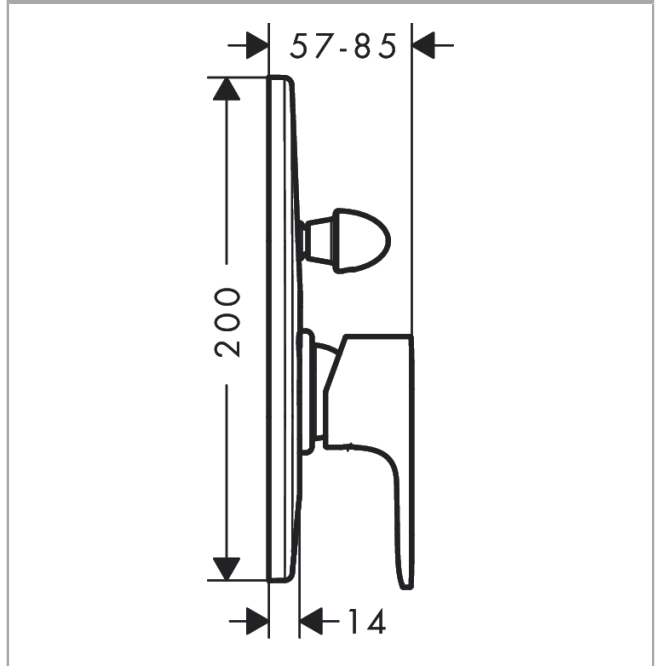

Rebris E
Single lever bath mixer set for concealed installation
 Surfaces: **Matt Black** Article Number: **72458670**

Description

product features

- consists of: Single lever bath mixer, basic set
- 2 functions
- maximum flow rate at 3 bar: 30,7 l/min
- flow rate for bath spout at 3 bar: 30,7 l/min
- flow rate of hand shower at 3 bar: 27,4 l/min
- ceramic cartridge
- temperature limitation adjustable
- diverter with automatic resetting
- connection type: basic set
- min. operating pressure: 1 bar
- max. operating pressure: 10 bar

Design awards

reddot winner 2022

Product image

Scale drawing

Flowchart

Rebris E
Single lever bath mixer set for concealed installation
 Surfaces: **Matt Black** Article Number: **72458670**

Exploded Drawing

Year of production: >06/22

Rebris E

Single lever bath mixer set for concealed installation

Surfaces: **Matt Black** Article Number: **72458670**

Spare part list

Year of production: >06/22

Pos.	Description	Article Number	Price	PU
1	handle	94655670	€ 67,00	1
2	screw cover	96338610	€ 4,88	1
3	escutcheon bath/shower mixer	95011670	€ 67,00	1
4	O-Ring 48x3	95508000	€ 3,21	1
5	flange	96348670	€ 17,02	1
6	diverter assy with sleeve and handle	95015000	€ 100,44	1
7	diverter knob cpl.	95013670	€ 20,94	1
8	hollow set screw M4x10	97667000	€ 3,21	1
9	cover cap	95433670	€ 7,85	1
10	hollow screw	96065000	€ 5,24	1
11	O-ring 14x3	98130000	€ 3,21	1
12	O-ring 10x1,5	98123000	€ 3,21	1
13	O-ring 16x2,5	98134000	€ 3,21	1
14	O-ring 13x2	98128000	€ 3,21	1
15	selector assy	96937000	€ 18,33	1
16	extension set 28 mm tub mixer	32498000	€ 162,08	1
17	O-ring 12x1,5	98430000	€ 3,21	1
18	concealed item	31741180	-	1