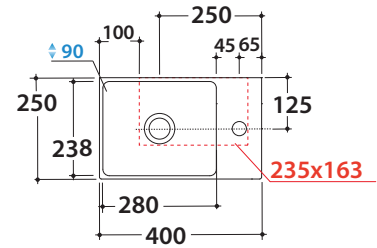

# T-EDGE BASIN B6R40BI

CE EN 14688:2015

# GLOBO

Ceramic antibacterial effect  
BATAFORM®

Glazed product with  
CERASLIDE®

GLOBOTHIN®

Bagno di Colore

Le Pietre

Cod. **B6R40BI**

Basin 40.25 h12 cm. Wall-hung or sit-on installation.  
Fixing kit included. Weight 7,5 Kg

\* For taps mounted on counter top

Cod. **FI024BI**

Valve drain with ceramic top for basins without overflow. Weight 0,5 Kg

Cod. **FI024CR**

Chromed valve drain for basins without overflow. Weight 0,5 Kg