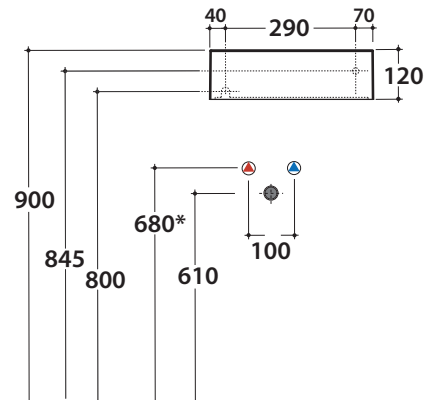

# T-EDGE BASIN B6R40BI

CE EN 14688:2015

# GLOBO

Ceramic antibacterial effect  
BATAFORM®

Glazed product with  
CERASLIDE®

GLOBOTHIN®

Bagno di Colore

Le Pietre

Cod. **B6R40BI**

Basin 40.25 h12 cm. Wall-hung or sit-on installation.  
Fixing kit included. Weight 7,5 Kg

\* For taps mounted on counter top

Cod. **FI024BI**

Valve drain with ceramic top for basins without overflow. Weight 0,5 Kg

Cod. **FI024CR**

Chromed valve drain for basins without overflow. Weight 0,5 Kg