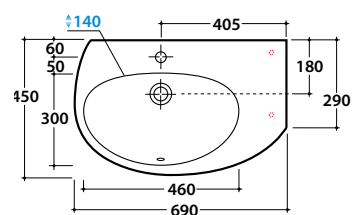

# GLOBO

◊ Punto di ancoraggio per accessori ø 16 mm  
Fixing point for accessories ø 16 mm

Cod. **BO023BI**

Basin 69.45 h 19 cm. RH. Wall-hung mounted. Fixing kit included.  
Weight 18 Kg

Cod. **BO024**

Brass chromium-plated towel rail. For basins BO022BI and BO023BI . Weight 0,2 Kg