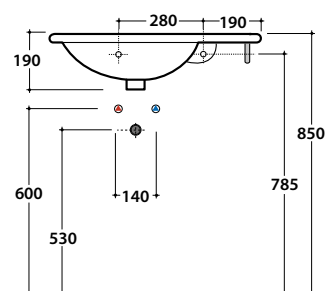

# GRACE BASIN BO023BI

CE EN 14688:2015

# GLOBO

◊ Punto di ancoraggio per accessori ø 16 mm  
Fixing point for accessories ø 16 mm

Cod. **BO023BI**

Basin 69.45 h 19 cm. RH. Wall-hung mounted. Fixing kit included.  
Weight 18 Kg

Cod. **BO024**

Brass chromium-plated towel rail. For basins BO022BI and BO023BI . Weight 0,2 Kg

Cod. **FI012BI**

Push open valve drain with ceramic top for basins with overflow. Weight 0,5 Kg

Cod. **FI012CR**

Push open chromed valve drain for basins with overflow. Weight 0,5 Kg