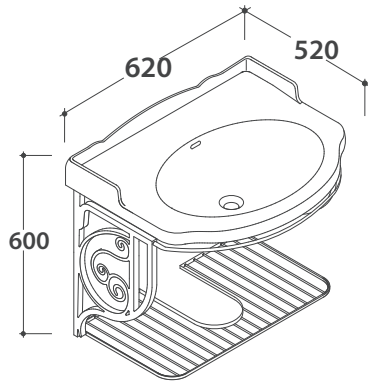

PAESTUM WALL-HUNG STRUCTURE PA128

GLOBO

Cod. **PA128**

Old looking metal wall-hung structure 61.54 h47 cm, for basin PA057. Weight 6 Kg