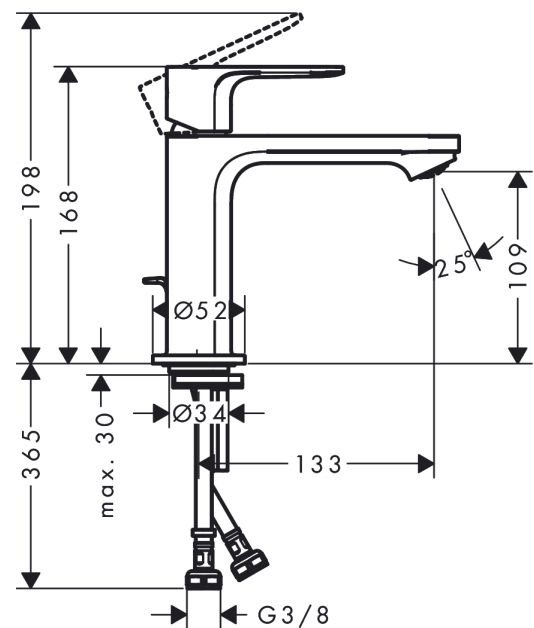

## Rebris E

Single lever basin mixer 110 CoolStart with pop-up waste set

Surfaces: **Matt Black** Article Number: **72559670**

#### product features

- consists of: single lever basin mixer, waste set
- ComfortZone 110
- projection: 133 mm
- spout height: 109 mm
- spray type: normal spray
- maximum flow rate at 3 bar: 5 l/min
- ceramic cartridge
- temperature limitation adjustable
- suitable for continuous flow water heaters
- pop-up waste set G 1¼
- material waste set: synthetic
- connection type: G ¾ connections
- connection dimension: DN15
- cold water in middle position

### Scale drawing

**Rebris E**  
**Single lever basin mixer 110 CoolStart with pop-up waste set**  
 Surfaces: **Matt Black**    Article Number: **72559670**

### Spare part list

Year of production: >06/22

Pos.	Description	Article Number	Price	PU
1	handle	94645670	€ 67,00	1
2	hollow set screw M6x10 DIN 916	96029000	€ 3,21	1
3	screw cover	95704610	€ 4,88	1
4	flange	98863670	€ 67,00	1
5	nut	98864000	€ 35,94	1
6	O-ring 24x2	98388000	€ 3,21	1
7	O-ring 27x1,5	92527000	€ 11,31	1
8	O-ring 25x1,5	98146000	€ 3,21	1
9	cartridge, assy	95973001	€ 70,57	1
10	adapter for cartridge	95975000	€ 8,45	1
11	O-ring 23x2	98398000	€ 3,21	1
12	aerator M24x1 (5 l/min)	94364000	€ 8,45	1
13	seal Ø 42	98722000	€ 5,24	1
14	fixing set	96016000	€ 28,20	1
15	screw M8 x 68	97736000	€ 5,24	1
16	pull rod	96657670	€ 17,02	1
17	connection hose 450 mm M8x0,75 G3/8	97206000	€ 28,20	1
18	O-ring 6,6x1,6	93019000	€ 3,21	1
a	pop up waste	94139670	€ 150,65	1