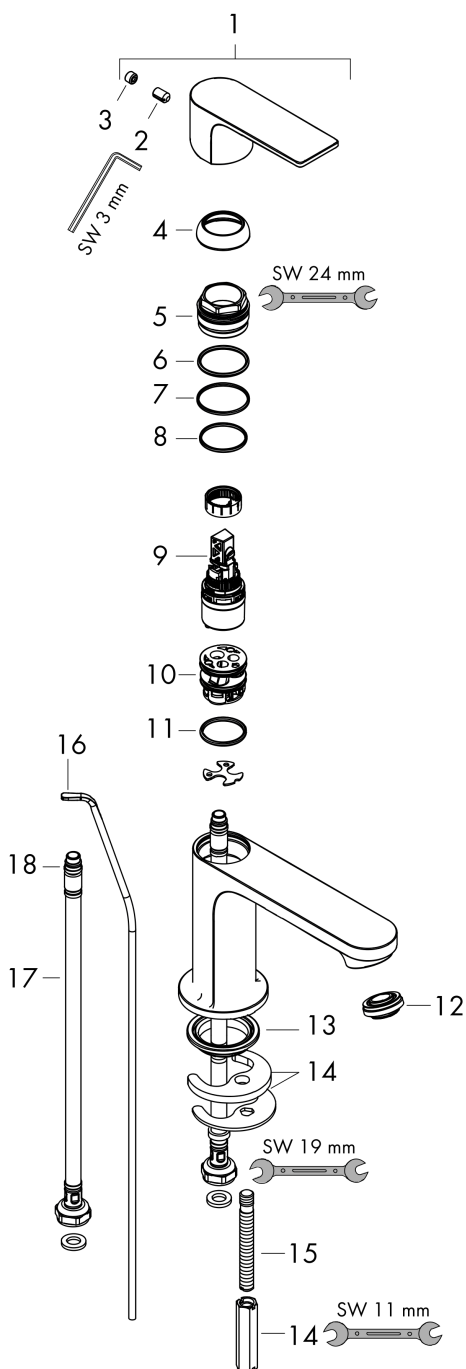

#### product features

- consists of: single lever basin mixer, waste set
- ComfortZone 110
- projection: 133 mm
- spout height: 109 mm
- spray type: normal spray
- maximum flow rate at 3 bar: 5 l/min
- ceramic cartridge
- temperature limitation adjustable
- suitable for continuous flow water heaters
- pop-up waste set G 1¼
- material waste set: synthetic
- connection type: G ¾ connections
- connection dimension: DN15
- cold water in middle position

### Flowchart

**Rebris E**  
**Single lever basin mixer 110 CoolStart with pop-up waste set**  
 Surfaces: **Matt Black**    Article Number: **72559670**

## Exploded Drawing

Year of production: >06/22

### Spare part list

Year of production: >06/22

Pos.	Description	Article Number	Price	PU
1	handle	94645670	€ 67,00	1
2	hollow set screw M6x10 DIN 916	96029000	€ 3,21	1
3	screw cover	95704610	€ 4,88	1
4	flange	98863670	€ 67,00	1
5	nut	98864000	€ 35,94	1
6	O-ring 24x2	98388000	€ 3,21	1
7	O-ring 27x1,5	92527000	€ 11,31	1
8	O-ring 25x1,5	98146000	€ 3,21	1
9	cartridge, assy	95973001	€ 70,57	1
10	adapter for cartridge	95975000	€ 8,45	1
11	O-ring 23x2	98398000	€ 3,21	1
12	aerator M24x1 (5 l/min)	94364000	€ 8,45	1
13	seal Ø 42	98722000	€ 5,24	1
14	fixing set	96016000	€ 28,20	1
15	screw M8 x 68	97736000	€ 5,24	1
16	pull rod	96657670	€ 17,02	1
17	connection hose 450 mm M8x0,75 G3/8	97206000	€ 28,20	1
18	O-ring 6,6x1,6	93019000	€ 3,21	1
a	pop up waste	94139670	€ 150,65	1