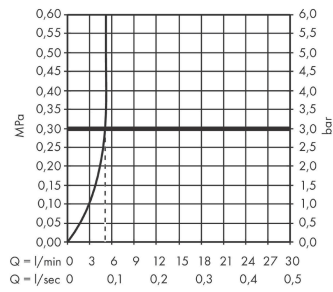

Rebris E
Single lever basin mixer 110 CoolStart with pop-up waste set
Surfaces: **Matt Black**   Article Number: **72559670**

Flowchart