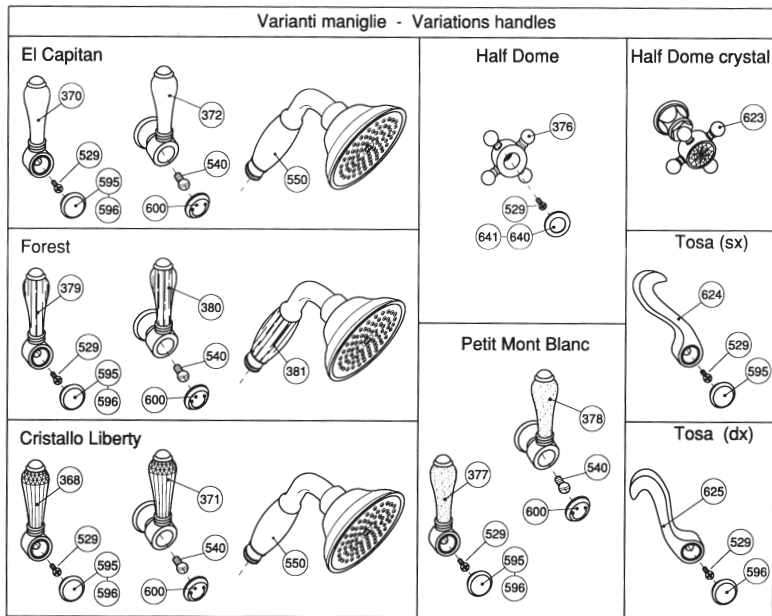

Pos.	Descrizione	Description	Cod.
5	Vitone ceramic disc	Ceramic disc valve	C 7075
35	Corpo rubinetto d'arresto G 1/2"	Body of stop cock G 1/2" or 1/2" NPT	C 5039/1
36	Raccordo laterale gruppo incasso	Side - Joint for built - in set	C 7487
112	Aeratore 24x1	Aerator 24x1	C 7086
113	Guarnizione per aeratore 24x1	Washer for aerator 24x1	C 7086
115	Vitone ceramic disc sinistro	Ceramic disc valve left	C 7075SX
208	Aeratore (M24x1)	Aerator (M24x1)	C 7083
350	Canotto per rubinetto arresto incasso	Pipe for built-in stop cock Dames Anglaises	C 7227
351	Cappuccio per rubinetto arresto incasso	Cap for built-in stop cock Dames Anglaises	C 7226
361	O-ring 28.3x1.78	O-ring 28.3x1.78	C 7586.80
490	Coprivitone con premistoppa Dames Anglaises	Cover valve with nut Dames Anglaises	C 7223
517	Asta per coprivitone Dames Anglaises	Rod for head valve Dames Anglaises	C 7225
518	Anello teflon Ø 13 - Ø 15.4 h.6.5	Teflon ring Ø13 - Ø15.4 h.6.5	C 7627/6
529	Vite 3/16" x 10	Screw 3/16"x 10	C 7550/316
541	Corpo maniglia serie Dames Anglaises	Body only Dames Anglaises handle	C 7618/1
549	Bocca lavabo a parete	Wash-basin spout on the wall	C 1477
640	Placchetta per maniglia "Caldo"	Plate for handle with indication "Hot"	C 7672P
641	Placchetta per maniglia "Freddo"	Plate for handle with indication "Cold"	C 7672P
779	Corpo rubinetto d'arresto G 1/2" con sede	Body of stop cock G 1/2" or 1/2" NPT with seat	C 5039/1+C 7055