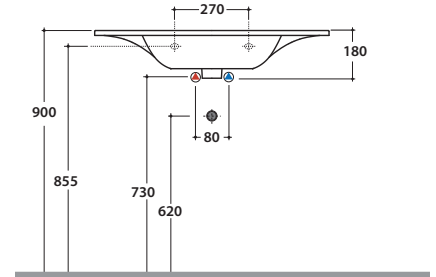

# GLOBO

Ceramic antibacterial effect  
BATAFORM®

Glazed product with  
CERASLIDE®

Bagno di Colore

Cod. **BL086BI**

Washbasin 86.51 h18 cm. Wall-hung installation or on suspended base. Fixing kit included.  
Weight 23 Kg

Cod. **BL011XX**

Finish **BO** (Bianco Opaco)

**VA** (Vancouver)

**MO** (Montreal)

**RC** (Rovere Chiaro)

**RS** (Rovere Scuro)

Suspended base 85.50,5 h49 cm. with two drawers.  
Weight 33 Kg.

Required space with open drawer: 86 cm.