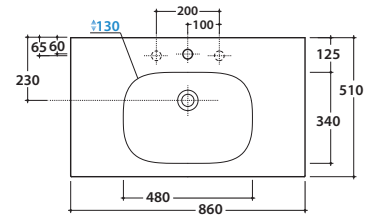

# GLOBO

Ceramic antibacterial effect  
BATAFORM®

Glazed product with  
CERASLIDE®

Bagno di Colore

Cod. **BL086BI**

Washbasin 86.51 h18 cm. Wall-hung installation or on suspended base. Fixing kit included.  
Weight 23 Kg

Cod. **BL011XX**

Finish **BO** (Bianco Opaco)

**VA** (Vancouver)

**MO** (Montreal)

**RC** (Rovere Chiaro)

**RS** (Rovere Scuro)

Suspended base 85.50,5 h49 cm. with two drawers.  
Weight 33 Kg.

Required space with open drawer: 86 cm.