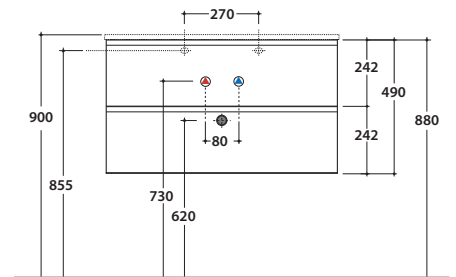

# GLOBO

Ceramic antibacterial effect  
BATAFORM®

Glazed product with  
CERASLIDE®

Bagno di Colore

Cod. **BL086BI**

Washbasin 86.51 h18 cm. Wall-hung installation or on suspended base. Fixing kit included.  
Weight 23 Kg

Cod. **BL011XX**

Finish **BO** (Bianco Opaco)

**VA** (Vancouver)

**MO** (Montreal)

**RC** (Rovere Chiaro)

**RS** (Rovere Scuro)

Suspended base 85.50,5 h49 cm. with two drawers.  
Weight 33 Kg.

Required space with open drawer: 86 cm.

Configuration internal containers for base BL011XX

Lower drawer

Upper drawer

Cod. **FI012BI**

Push open valve drain with ceramic top for basins with overflow. Weight 0,5 Kg

Cod. **FI012CR**

Push open chromed valve drain for basins with overflow. Weight 0,5 Kg