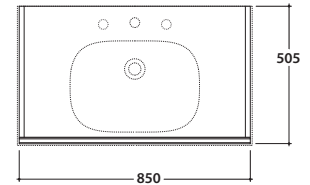

# GLOBO

Ceramic antibacterial effect  
BATAFORM®

Glazed product with  
CERASLIDE®

Bagno di Colore

Cod. **BL086BI**

Washbasin 86.51 h18 cm. Wall-hung installation or on suspended base. Fixing kit included.  
Weight 23 Kg

Cod. **BL011XX**

Finish **BO** (Bianco Opaco)

**VA** (Vancouver)

**MO** (Montreal)

**RC** (Rovere Chiaro)

**RS** (Rovere Scuro)

Suspended base 85.50,5 h49 cm. with two drawers.  
Weight 33 Kg.

Required space with open drawer: 86 cm.

Configuration internal containers for base BL011XX

Lower drawer

Upper drawer

Cod. **FI012BI**

Push open valve drain with ceramic top for basins with overflow. Weight 0,5 Kg

Cod. **FI012CR**

Push open chromed valve drain for basins with overflow. Weight 0,5 Kg