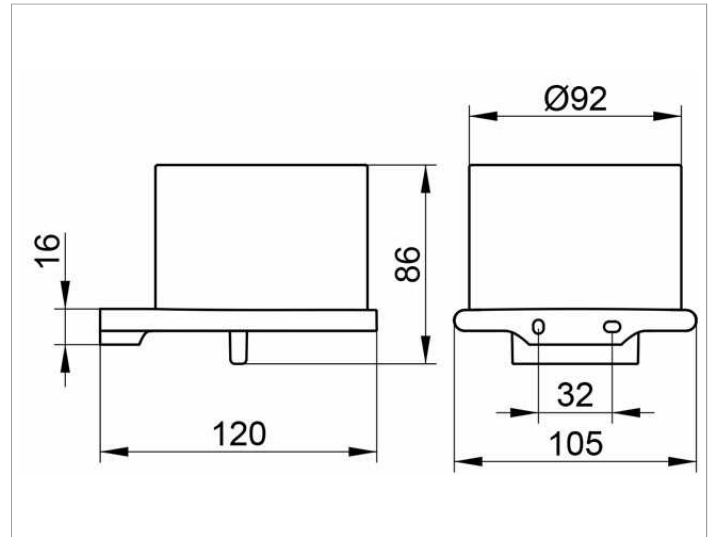

Edition 400

11552YY9000 Lotion dispenser

PRODUCT

DRAWING

PRODUCT ATTRIBUTES

complete with crystal glass matt holder and pump,
for liquid soap

Capacity: approx. 150 ml

Dosage: approx. 0,5ml/stroke

SURFACE

03, 05, 13