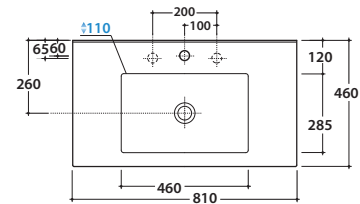

ANITA BASIN HA081BI

CE EN 14688:2015

GLOBO

Ceramic antibacterial effect
BATAFORM®

Glazed product with
CERASLIDE®

Bagno di Colore
Available only in
Bianco Opaco

Cod. **HA081BI**

Washbasin 81.46 h16,5 cm. Wall-hung installation or on suspended base. Fixing kit included.
Weight 23 Kg.

Cod. **HA010XX**

Finish **BO** (Bianco Opaco)

CI (Cipria)

PI (Pietra)

LA (Legno Alba)

LB (Legno Boston)

LO (Legno Orio)

Suspended base 80.45 h49 cm. with two drawers.
Weight 28 Kg

Required space with open drawer: 82 cm.

Configuration internal containers for base HA010XX

Lower drawer

Upper drawer

Cod. **FI012BI**

Push open valve drain with ceramic top for basins with overflow. Weight 0,5 Kg