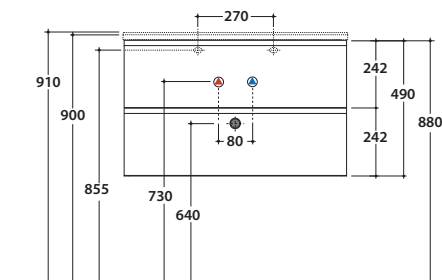

ANITA BASIN HA081BI

CE EN 14688:2015

GLOBO

Ceramic antibacterial effect
BATAFORM®

Glazed product with
CERASLIDE®

Bagno di Colore
Available only in
Bianco Opaco

Cod. **HA081BI**

Washbasin 81.46 h16,5 cm. Wall-hung installation or on suspended base. Fixing kit included.
Weight 23 Kg.

Cod. **HA010XX**

Finish **BO** (Bianco Opaco)

CI (Cipria)

PI (Pietra)

LA (Legno Alba)

LB (Legno Boston)

LO (Legno Orio)

Suspended base 80.45 h49 cm. with two drawers.
Weight 28 Kg

Required space with open drawer: 82 cm.

Configuration internal containers for base HA010XX

Lower drawer

Upper drawer

Cod. **FI012BI**

Push open valve drain with ceramic top for basins with overflow. Weight 0,5 Kg

Cod. **FI012CR**

Push open chromed valve drain for basins with overflow. Weight 0,5 Kg