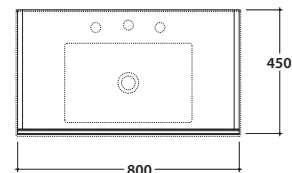

ANITA BASIN HA081BI

CE EN 14688:2015

GLOBO

Ceramic antibacterial effect
BATAFORM®

Glazed product with
CERASLIDE®

Bagno di Colore
Available only in
Bianco Opaco

Cod. **HA081BI**

Washbasin 81.46 h16,5 cm. Wall-hung installation or on suspended base. Fixing kit included.
Weight 23 Kg.

Cod. **HA010XX**

Finish **BO** (Bianco Opaco)

CI (Cipria)

PI (Pietra)

LA (Legno Alba)

LB (Legno Boston)

LO (Legno Orio)

Suspended base 80.45 h49 cm. with two drawers.
Weight 28 Kg

Required space with open drawer: 82 cm.

Configuration internal containers for base HA010XX

Lower drawer

Upper drawer

Cod. **FI012BI**

Push open valve drain with ceramic top for basins with overflow. Weight 0,5 Kg