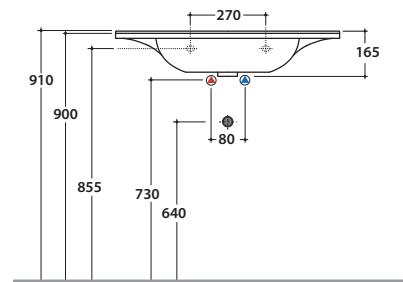

ANITA BASIN HA081BI

CE EN 14688:2015

GLOBO

Ceramic antibacterial effect
BATAFORM®

Glazed product with
CERASLIDE®

Bagno di Colore
Available only in
Bianco Opaco

Cod. **HA081BI**

Washbasin 81.46 h16,5 cm. Wall-hung installation or on suspended base. Fixing kit included.
Weight 23 Kg.

Cod. **HA010XX**

Finish **BO** (Bianco Opaco)

CI (Cipria)

PI (Pietra)

LA (Legno Alba)

LB (Legno Boston)

LO (Legno Orio)

Suspended base 80.45 h49 cm. with two drawers.
Weight 28 Kg

Required space with open drawer: 82 cm.

Configuration internal containers for base HA010XX

Lower drawer

Upper drawer

Cod. **FI012BI**

Push open valve drain with ceramic top for basins with overflow. Weight 0,5 Kg

Cod. **FI012CR**

Push open chromed valve drain for basins with overflow. Weight 0,5 Kg