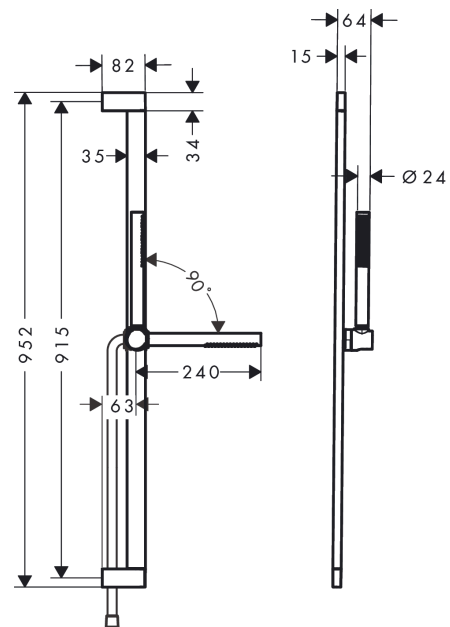

Pulsify S
Shower set 100 1jet EcoSmart with shower bar 90 cm
 Finish: **Matt White** Article Number: **24382700**

Description

product features

- consists of: baton hand shower, shower bar, shower hose, slider
- shower head size: 98 x 24 mm
- spray type: PowderRain
- maximum flow rate at 3 bar: 8,5 l/min
- minimum flow pressure: 0,5 bar
- operating pressure: min. 0,5 bar/max. 6 bar
- hand shower holder made of plastic/metal
- hand shower holder for right- and left-hand installation
- hand shower holder with locking mechanism
- wall mounting: screw fastening
- wall supports made of plastic
- wall bar type: swivelling shower bar
- profile pipe: cubic
- pipe length: 950 mm
- drilling distance 915 mm
- shower hose with conical nut on both ends
- pivot connector prevents hose from tangling

Technology

Product image

Scale drawing

Pulsify S
Shower set 100 1jet EcoSmart with shower bar 90 cm
 Finish: **Matt White** Article Number: **24382700**

Flowchart

The consumption was measured in combination with the appropriate fittings (thermostat/mixer/in-wall valve) to reflect actual application in practice.