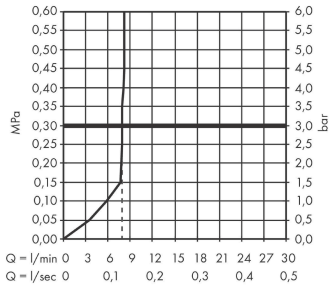

Pulsify S
Shower set 100 1jet EcoSmart with shower bar 90 cm
 Finish: **Matt White** Article Number: **24382700**

Description

product features

- consists of: baton hand shower, shower bar, shower hose, slider
- shower head size: 98 x 24 mm
- spray type: PowderRain
- maximum flow rate at 3 bar: 8,5 l/min
- minimum flow pressure: 0,5 bar
- operating pressure: min. 0,5 bar/max. 6 bar
- hand shower holder made of plastic/metal
- hand shower holder for right- and left-hand installation
- hand shower holder with locking mechanism
- wall mounting: screw fastening
- wall supports made of plastic
- wall bar type: swivelling shower bar
- profile pipe: cubic
- pipe length: 950 mm
- drilling distance 915 mm
- shower hose with conical nut on both ends
- pivot connector prevents hose from tangling

Technology

Product image

Scale drawing

Pulsify S
Shower set 100 1jet EcoSmart with shower bar 90 cm
 Finish: **Matt White** Article Number: **24382700**

Flowchart

The consumption was measured in combination with the appropriate fittings (thermostat/mixer/in-wall valve) to reflect actual application in practice.