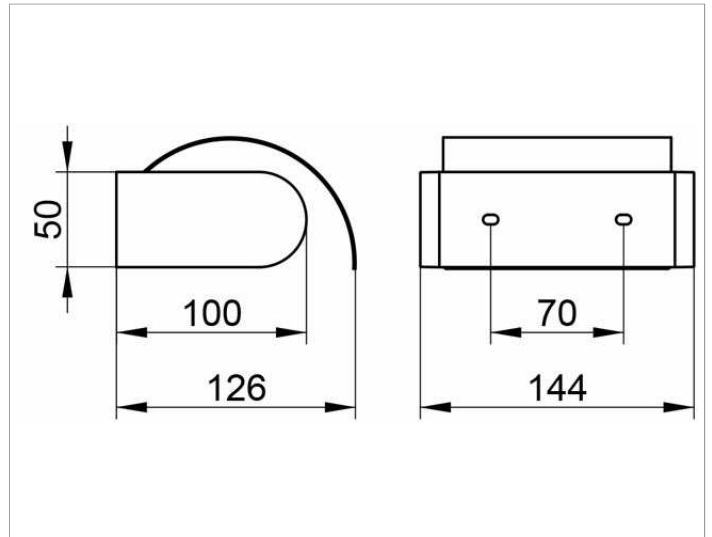

Edition 300

30060010000 Toilet paper holder

PRODUCT

DRAWING

PRODUCT ATTRIBUTES

with lid
for 100/120 mm wide paper rolls

SURFACE

chrome-plated

SPECIFICATIONS

KEUCO EDITION 300 toilet paper holder 30060010000
chrome-plated toilet paper holder in aesthetic and classic design
with a beautiful curved lid
suitable for 100/120 mm wide toilet rolls
width 144 mm, height 126 mm, projection 50 mm
The toilet paper holder is fitted with 2 hidden fixing points
2 wall plugs, Fischer FU6x45 mm and 2 wall screws are supplied