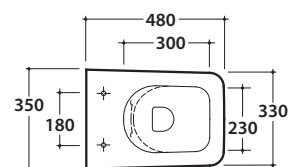

Seat-cover with hinge system
to quick release

Cod. **IN022BI**

Removable duroplast seat-cover with soft-closing system. Weight 2,6 Kg