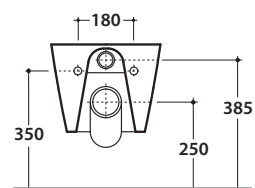

Seat-cover with hinge system
to quick release

Cod. **IN022BI**

Removable duroplast seat-cover with soft-closing system. Weight 2,6 Kg