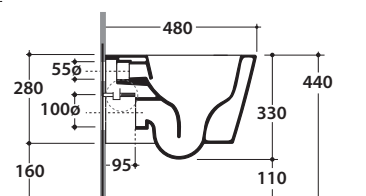

INCANTHO WALL-HUNG WC NO RIM

INS05BI

CE EN 997:2015

GLOBO

Ceramic antibacterial effect
BATAFORM®

SENZABRIDA®

Glazed product with
CERASLIDE®

Drain 4/2,6 lt

Cod. **INS05BI**

Wall-hung Wc No rim 48.35 h33 cm. Drain 4 / 2,6 Lt. Fixing kit included. Weight 19 Kg

Seat-cover with hinge system
to quick release

Cod. **IN022BI**

Removable duroplast seat-cover with soft-closing system. Weight 2,6 Kg

Cod. **VA132**

Flow reducer.

Cod. **PU001**

Acoustic and crash protection.

Cod. **FI002**

Fixing brackets for W/H sanitary. Weight 2,5 Kg