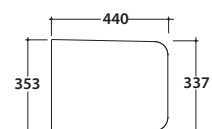

INCANTHO WALL-HUNG WC NO RIM

INS05BI

CE EN 997:2015

GLOBO

Ceramic antibacterial effect
BATAFORM®

SENZABRIDA®

Glazed product with
CERASLIDE®

Drain 4/2,6 lt

Cod. **INS05BI**

Wall-hung Wc No rim 48.35 h33 cm. Drain 4 / 2,6 Lt. Fixing kit included. Weight 19 Kg

Seat-cover with hinge system
to quick release

Cod. **IN022BI**

Removable duroplast seat-cover with soft-closing system. Weight 2,6 Kg

Cod. **VA132**

Flow reducer.

Cod. **PU001**

Acoustic and crash protection.

Cod. **FI002**

Fixing brackets for W/H sanitary. Weight 2,5 Kg