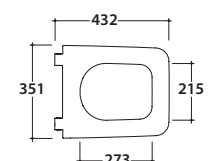

Cod. **VA132**

Flow reducer.

Cod. **PU001**

Acoustic and crash protection.

Cod. **FI002**

Fixing brackets for W/H sanitary. Weight 2,5 Kg