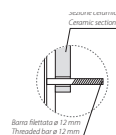

Seat-cover with hinge system
to quick release

Cod. **IN022BI**

Removable duroplast seat-cover with soft-closing system. Weight 2,6 Kg