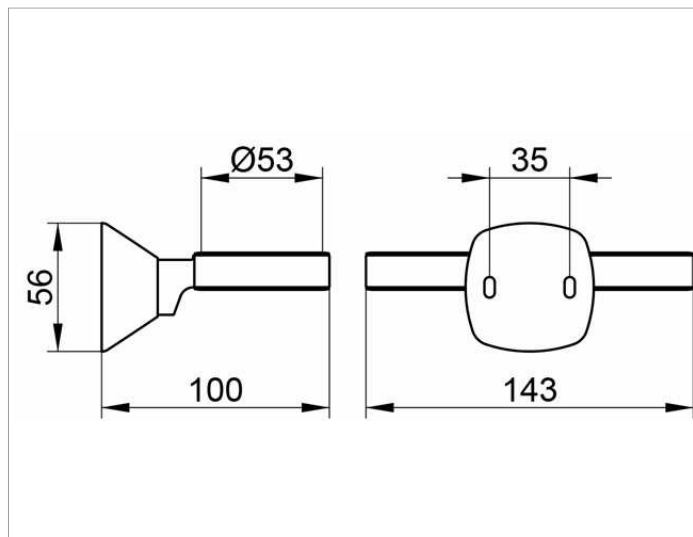

City.2
02751010000 Двойной держатель

ИЗДЕЛИЕ

ЧЕРТЕЖ

ОПИСАНИЕ ИЗДЕЛИЯ

отдельно

поверхность

хром

спецификации

KEUCO CITY.2 double holder, only, 02751010000
chrome-plated double holder in a new clear design,
easy to clean,
suitable for crystal glass tumbler item no. 02350009000 or acrylic glass,
item no. 00850000100, holder diameter 53 mm
width 143 mm, height 56mm, projection 100 mm
The holder is fitted hidden
Holder and glasses are to be ordered separately!
Delivery incl. corrosion-free mounting material