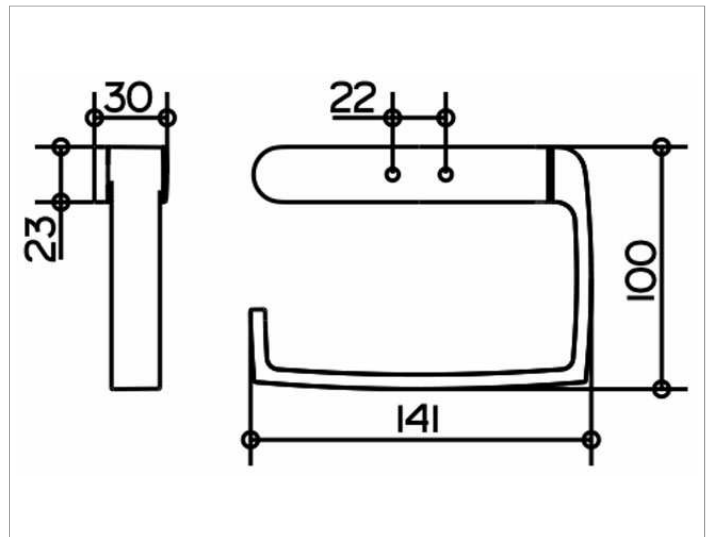

Elegance NEW

11662010000 Toilet paper holder

PRODUCT

DRAWING

PRODUCT ATTRIBUTES

open form
for 100/120 mm wide paper rolls

SURFACE

chrome-plated

SPECIFICATIONS

KEUCO ELEGANCE Toilet paper grip 11662010000, open form
Chrome-plated Toilet paper holder with an elegant shape,
slightly shaped surfaces with a timeless design,
easy to clean,
for Wall mounting
for 100/120 mm wide paper rolls
Width 141 mm,
height 100 mm
Projection 30 mm
The Toilet paper holder will be discretely mounted
incl. corrosion-free mounting material