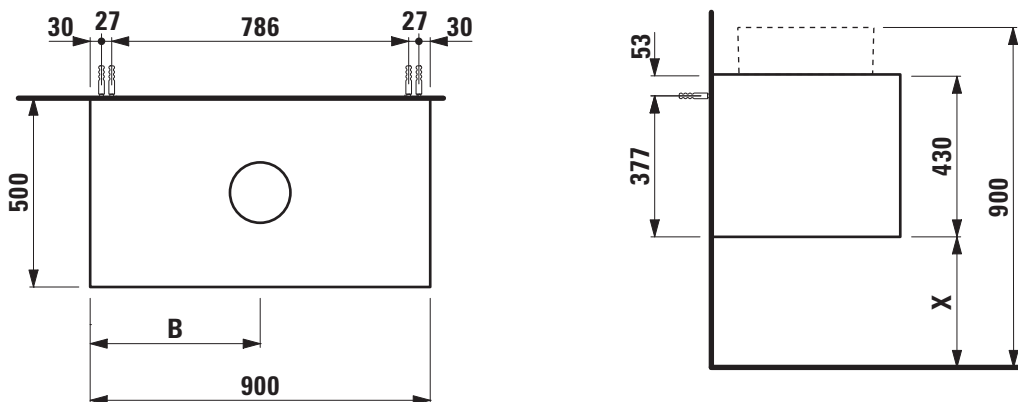

TECHNICAL DRAWINGS / S 1 : 20

B / mm	Ceramic
247	Kartell by Laufen 81233.2 (with tap bank left)
225	Palomba 81680.1
300	Kartell by Laufen 81033.8 (possibility for asymmetric position on request)
346	VAL 81228.2 (left)
360	Palomba 81680.2
375	Kartell by Laufen 81033.4
400	Palomba 81680.3 Val 81228.1

B / mm	Ceramic
450	Kartell by Laufen 81143.3, 81143.5 Living SaphirKeramik 81143.3 (only with wall mounted tap or asymmetric tap position), 81143.4, 81143.5 Ino 81230.0, 81730.1 (only with wall mounted tap or asymmetric tap position), 81230.2, 81630.0, 81630.2, 81730.2 Val 81728.1, 81628.0, 81628.2, 81628.3, 81628.4, 81628.5
525	Kartell by Laufen 81033.5
553	VAL 81228.2 (right)
600	Kartell by Laufen 81033.9 (possibility for asymmetric position on request)
655	Kartell by Laufen 81233.2 (with tap bank right)

X = The exact height must be set during installation.