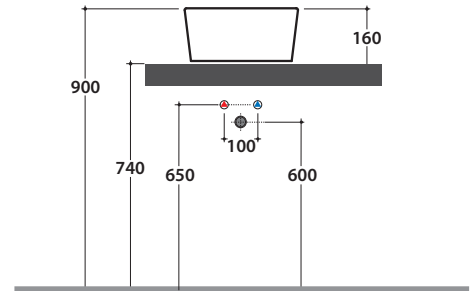

Bagno di Colore

Glazed product with
CERASLIDE®

Le Pietre

Cod. **FO035BI**

Basin Ø 35 h16 cm. Sit-on installation. Weight 9 Kg

Cod. **FI024BI**

Valve drain with ceramic top for basins without overflow. Weight 0,5 Kg

Cod. **FI024CR**

Chromed valve drain for basins without overflow. Weight 0,5 Kg