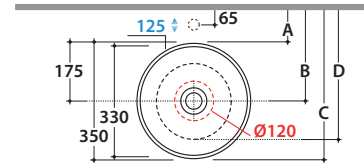

FORTY3 BASIN FO035BI

CE EN 14688:2015

GLOBO

	Rubinetto a parete Wall mounted taps	Rubinetto su piano Taps mounted on counter top
A :	85	110
B :	260	285
C :	435	460
D :	415	440

Ceramic antibacterial effect
BATAFORM®

Bagno di Colore

Glazed product with
CERASLIDE®

Le Pietre

Cod. **FO035BI**

Basin Ø 35 h16 cm. Sit-on installation. Weight 9 Kg

Cod. **FI024BI**

Valve drain with ceramic top for basins without overflow. Weight 0,5 Kg

Cod. **FI024CR**

Chromed valve drain for basins without overflow. Weight 0,5 Kg