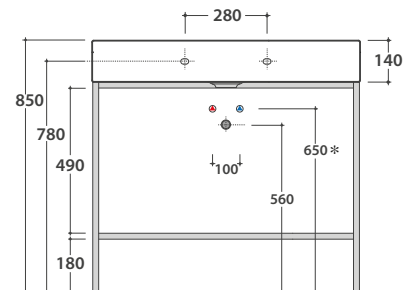

Basin 91.51 h 14 cm. Wall-hung installation or furniture basins. Fixing kit included. Weight 29 Kg

Cod. **POLCR**

Brass towel rail for wall hung washbasin

Cod. **FI012BI**

Push open valve drain with ceramic top for basins with overflow. Weight 0,5 Kg

Structure in metal 90.50 h 71 cm. Weight 12,5 Kg

TL090BO

Matt white

TL090GO

Matt grey

TL090RU

Rust

* For taps mounted on counter top