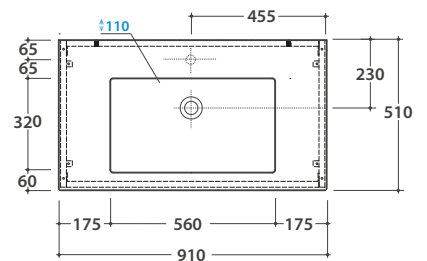

Basin 91.51 h 14 cm. Wall-hung installation or furniture basins. Fixing kit included. Weight 29 Kg

Cod. **POLCR**

Brass towel rail for wall hung washbasin

Cod. **FI012BI**

Push open valve drain with ceramic top for basins with overflow. Weight 0,5 Kg

Structure in metal 90.50 h 71 cm. Weight 12,5 Kg

TL090BO

Matt white

TL090GO

Matt grey

TL090RU

Rust

* For taps mounted on counter top