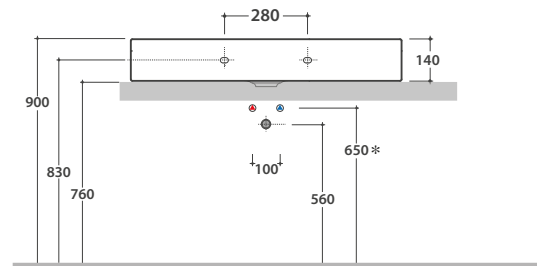

INCANTHO BASIN IN091ABI

CE EN 14688:2015

GLOBO

* For taps mounted on counter top

Ceramic antibacterial effect
BATAFORM®

Glazed product with
CERASLIDE®

Le Pietre

Cod. **IN091ABI**

Basin 91.51 h 14 cm. Wall-hung installation or furniture basins. Fixing kit included. Weight 29 Kg

Cod. **POLCR**

Brass towel rail for wall hung washbasin

Cod. **FI012BI**

Push open valve drain with ceramic top for basins with overflow. Weight 0,5 Kg

Structure in metal 90.50 h 71 cm. Weight 12,5 Kg

TL090BO

Matt white

TL090GO

Matt grey

TL090RU

Rust

* For taps mounted on counter top