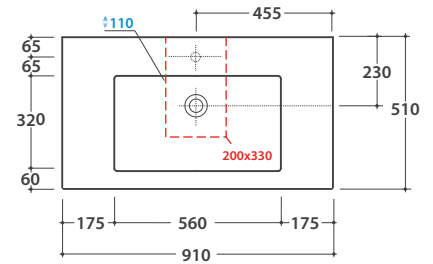

INCANTHO BASIN IN091ABI

CE EN 14688:2015

GLOBO

* For taps mounted on counter top

Ceramic antibacterial effect
BATAFORM®

Glazed product with
CERASLIDE®

Le Pietre

Cod. **IN091ABI**

Basin 91.51 h 14 cm. Wall-hung installation or furniture basins. Fixing kit included. Weight 29 Kg

Cod. **POLCR**

Brass towel rail for wall hung washbasin

Cod. **FI012BI**

Push open valve drain with ceramic top for basins with overflow. Weight 0,5 Kg

Structure in metal 90.50 h 71 cm. Weight 12,5 Kg

TL090BO

Matt white

TL090GO

Matt grey

TL090RU

Rust