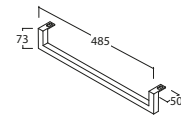

Basin 91.51 h 14 cm. Wall-hung installation or furniture basins. Fixing kit included. Weight 29 Kg

Cod. **POLCR**

Brass towel rail for wall hung washbasin

Cod. **FI012BI**

Push open valve drain with ceramic top for basins with overflow. Weight 0,5 Kg

Structure in metal 90.50 h 71 cm. Weight 12,5 Kg

TL090BO

Matt white

TL090GO

Matt grey

TL090RU

Rust

* For taps mounted on counter top