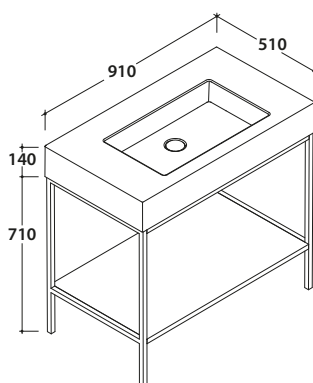

Basin 91.51 h 14 cm. Wall-hung installation or furniture basins. Fixing kit included. Weight 29 Kg

Cod. **POLCR**

Brass towel rail for wall hung washbasin

Cod. **FI012BI**

Push open valve drain with ceramic top for basins with overflow. Weight 0,5 Kg

Structure in metal 90.50 h 71 cm. Weight 12,5 Kg

TL090BO

Matt white

TL090GO

Matt grey

TL090RU

Rust

* For taps mounted on counter top