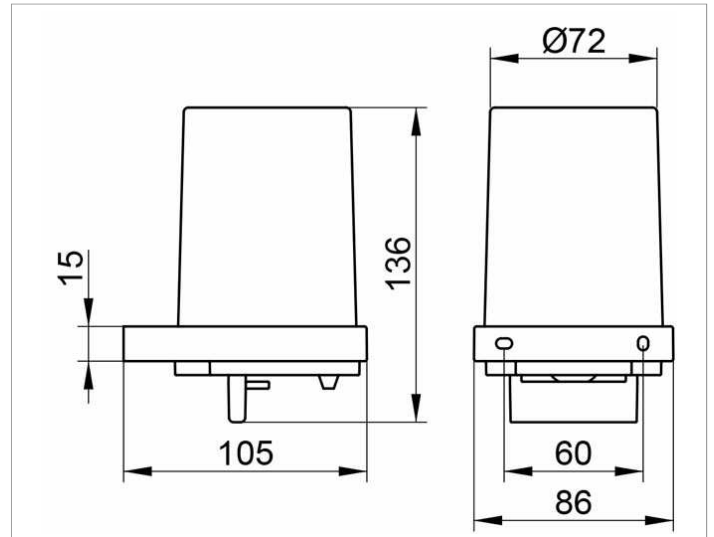

Edition 11

11152YY9000 Lotion dispenser

**PRODUCT**

**DRAWING**

**PRODUCT ATTRIBUTES**

crystal glass matt, complete with holder and pump  
for liquid soap

Capacity: approx. 180 ml

Dosage: approx. 0,5ml/stroke

**SURFACE**

03, 05, 13