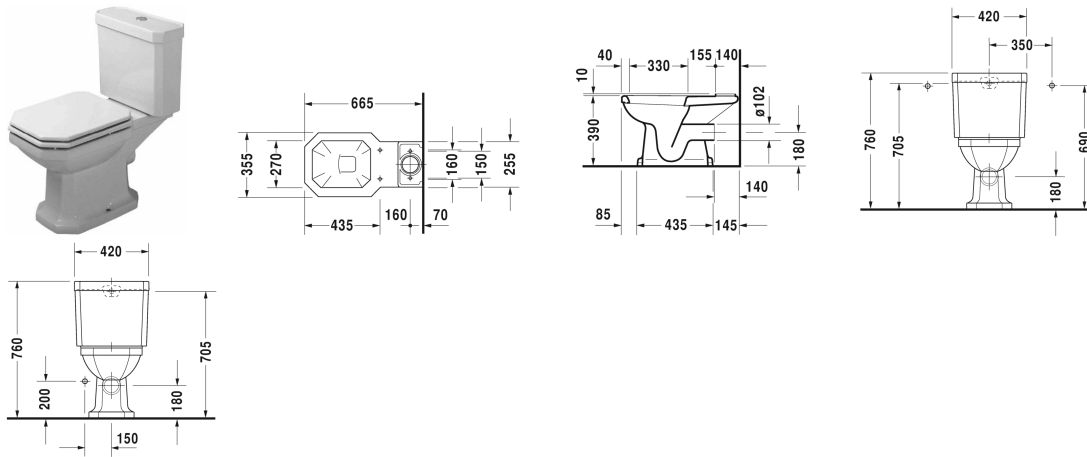

**1930 Series Toilet close-coupled # 0227090000**

| &lt; 355 mm &gt; |

Toilet close-coupled	Dimension	Weight	Order number
washdown model, (without cistern), UWL class 2, 6,0 l, horizontal outlet			
<b>Colors</b>			
00 White Alpin			
<b>Variant</b>			
◆	355 x 665 mm	25.000 kilogram	0227090000
Sanitary ceramics with the special WonderGliss surface finish will remain clean and attractive-looking for a long time to come. When ordering WonderGliss please add a "1" as eleventh digit to the model number.			
<b>Accessory</b>			
Fixing for floor standing bidet, floor standing toilet and siphon cover, caps white and chrome	Ø 6 x 70 mm	0.400 kilogram	006701
<b>Suitable products</b>			
Cistern for bottom left supply, 430 x 175 mm	430 x 175 mm		087221
Cistern with Dual Flush mechanism, chrome, 6/3 l, for side supply, 430 x 175 mm	430 x 175 mm		087220
Toilet seat and cover octagonal seat hole, hinges stainless steel, with soft closure,			006489

All drawings contain the necessary measurements which are subject to standard tolerances. They are stated in mm and are non-binding. Exact measurements, in particular for customised installation scenarios, can only be taken from the finished piece.