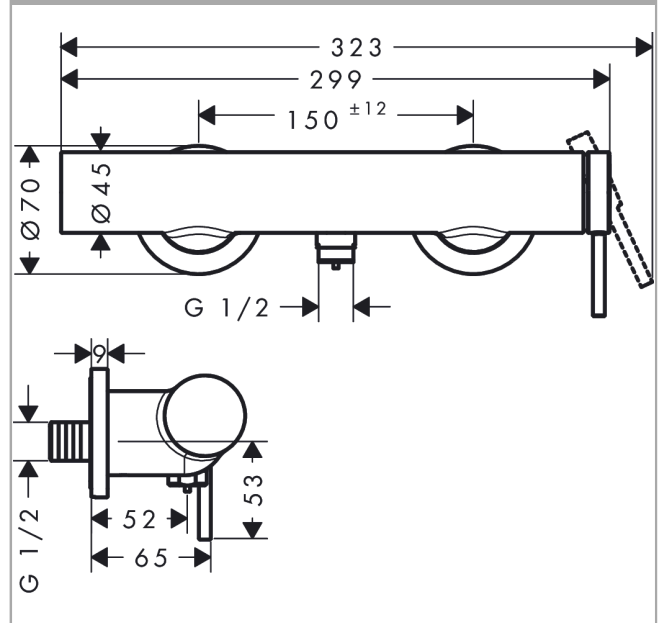

Tecturis S
Single lever shower mixer for exposed installation
 Finish: **Chrome** Article Number: **73622000**

Description

product features

- 1 function
- centre distance: 150 ± 12 mm
- maximum flow rate at 3 bar: 24 l/min
- flow rate of hand shower at 3 bar: 12,3 l/min
- ceramic cartridge
- temperature limitation adjustable
- non-return valve
- with silencer
- hose connection DN15
- connection dimension: DN15
- min. operating pressure: 1 bar
- max. operating pressure: 10 bar
- connection type: s-shaped connections

Design awards

Product image

Scale drawing

Flowchart