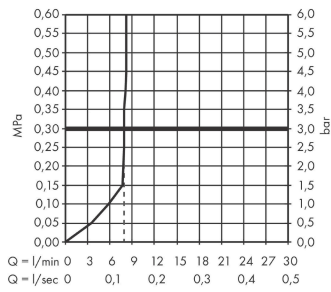

#### product features

- consists of: baton hand shower, shower bar, shower hose, slider
- shower head size: 98 x 24 mm
- spray type: PowderRain
- maximum flow rate at 3 bar: 8,5 l/min
- minimum flow pressure: 0,5 bar
- operating pressure: min. 0,5 bar/max. 6 bar
- hand shower holder made of plastic/metal
- hand shower holder for right- and left-hand installation
- hand shower holder with locking mechanism
- wall mounting: screw fastening
- wall supports made of plastic
- wall bar type: swivelling shower bar
- profile pipe: cubic
- pipe length: 663 mm
- drilling distance 625 mm
- shower hose with conical nut on both ends
- pivot connector prevents hose from tangling

### Product image

### Scale drawing

**Pulsify S**  
**Shower set 100 1jet EcoSmart with shower bar 65 cm**  
 Finish: **Matt Black** Article Number: **24372670**

**Flowchart**

The consumption was measured in combination with the appropriate fittings (thermostat/mixer/in-wall valve) to reflect actual application in practice.