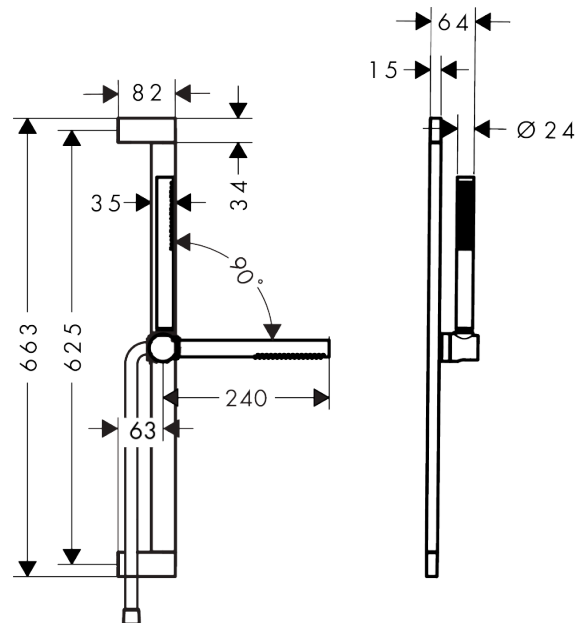

## Pulsify S

Shower set 100 1jet EcoSmart with shower bar 65 cm

Finish: **Matt Black** Article Number: **24372670**

#### product features

- consists of: baton hand shower, shower bar, shower hose, slider
- shower head size: 98 x 24 mm
- spray type: PowderRain
- maximum flow rate at 3 bar: 8,5 l/min
- minimum flow pressure: 0,5 bar
- operating pressure: min. 0,5 bar/max. 6 bar
- hand shower holder made of plastic/metal
- hand shower holder for right- and left-hand installation
- hand shower holder with locking mechanism
- wall mounting: screw fastening
- wall supports made of plastic
- wall bar type: swivelling shower bar
- profile pipe: cubic
- pipe length: 663 mm
- drilling distance 625 mm
- shower hose with conical nut on both ends
- pivot connector prevents hose from tangling

### Scale drawing

**Pulsify S**  
**Shower set 100 1jet EcoSmart with shower bar 65 cm**  
 Finish: **Matt Black** Article Number: **24372670**

**Flowchart**

The consumption was measured in combination with the appropriate fittings (thermostat/mixer/in-wall valve) to reflect actual application in practice.