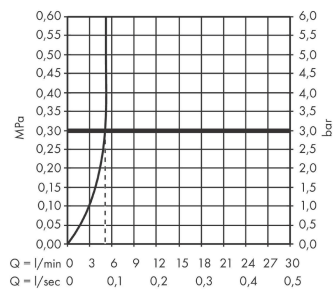

Rebris S

Single lever basin mixer 210 with swivel spout and pop-up waste set

Surfaces: **Matt Black** Article Number: **72536670**

Description

product features

- consists of: single lever basin mixer, waste set
- ComfortZone 210
- projection: 154 mm
- spout height: 222 mm
- swivel range 120°
- spray type: normal spray
- maximum flow rate at 3 bar: 5 l/min
- ceramic cartridge
- temperature limitation adjustable
- suitable for continuous flow water heaters
- pop-up waste set G 1¼
- material waste set: synthetic
- connection type: G ¾ connections
- connection dimension: DN15

Technology

Design awards

Certificates

Product image

Scale drawing

Rebris S
Single lever basin mixer 210 with swivel spout and pop-up waste set
 Surfaces: **Matt Black** Article Number: **72536670**

Flowchart