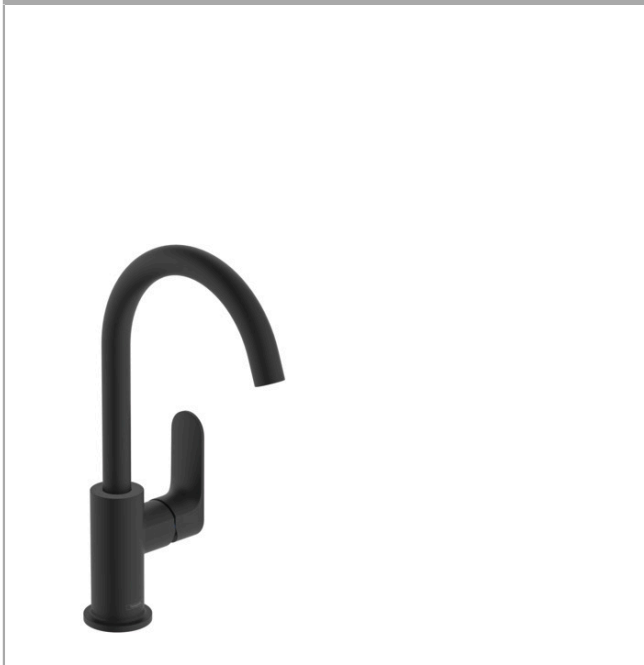

Rebris S

Single lever basin mixer 210 with swivel spout and pop-up waste set

Surfaces: **Matt Black** Article Number: **72536670**

Description

product features

- consists of: single lever basin mixer, waste set
- ComfortZone 210
- projection: 154 mm
- spout height: 222 mm
- swivel range 120°
- spray type: normal spray
- maximum flow rate at 3 bar: 5 l/min
- ceramic cartridge
- temperature limitation adjustable
- suitable for continuous flow water heaters
- pop-up waste set G 1¼
- material waste set: synthetic
- connection type: G ¾ connections
- connection dimension: DN15

Technology

Design awards

Certificates

Product image

Scale drawing

Rebris S
Single lever basin mixer 210 with swivel spout and pop-up waste set
 Surfaces: **Matt Black** Article Number: **72536670**

Flowchart

Rebris S
Single lever basin mixer 210 with swivel spout and pop-up waste set
 Surfaces: **Matt Black** Article Number: **72536670**

Exploded Drawing

Year of production: >06/22

Rebris S

Single lever basin mixer 210 with swivel spout and pop-up waste set

Surfaces: **Matt Black** Article Number: **72536670**

Spare part list

Year of production: >06/22

Pos.	Description	Article Number	Price	PU
1	spout cpl.	95494670	€ 129,23	1
2	aerator M18x1 (5 l/min)	95387670	€ 53,91	1
3	O-ring 11x2	98127000	€ 3,21	1
4	O-ring 13x1	98386000	€ 3,21	1
5	screw cover	95181000	€ 3,21	1
6	handle	94646670	€ 67,00	1
7	hollow set screw M6x10 DIN 916	96029000	€ 3,21	1
8	screw cover	95704000	€ 3,21	1
9	flange	95493670	€ 27,49	1
10	nut	95178000	€ 35,94	1
11	O-ring 24x2	98388000	€ 3,21	1
12	cartridge, assy	95973001	€ 70,57	1
13	seal	98865000	€ 28,20	1
14	flat seal	98749000	€ 5,24	1
15	fixing set (Ø 32)	13961000	€ 22,37	1
16	lever collar	97548000	€ 3,21	1
17	fixation extension 35 mm	13898000	€ 70,57	1
18	connection hose 450 mm M8x0,75 G3/8	97206000	€ 28,20	1
19	O-ring 7x1,5	98422000	€ 3,21	1
20	pull rod	96657670	€ 17,02	1
a	pop up waste	94139670	€ 150,65	1