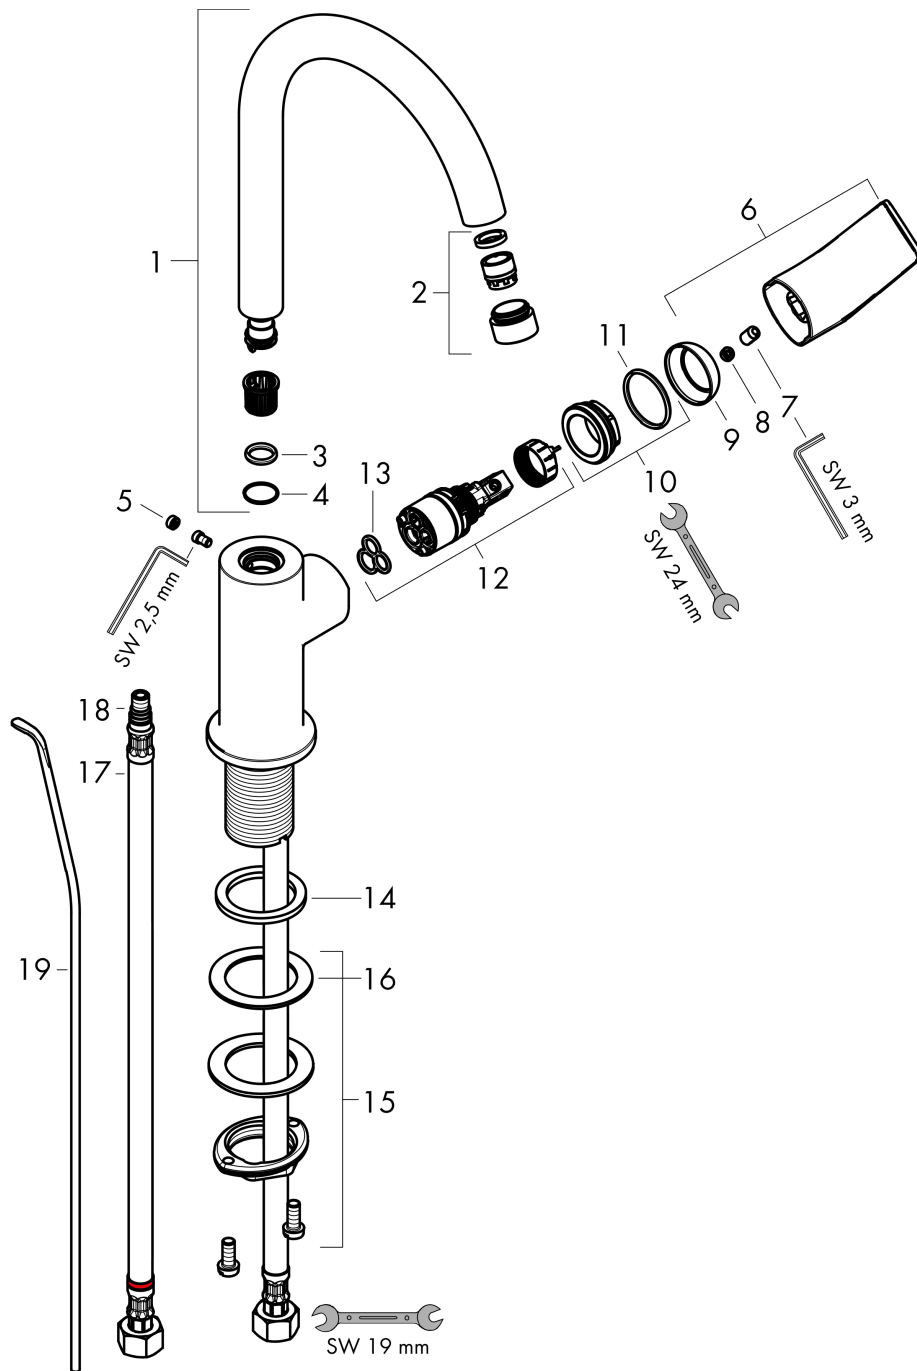

Rebris S

Single lever basin mixer 210 with swivel spout and pop-up waste set

Surfaces: **Matt Black** Article Number: **72536670**

Description

product features

- consists of: single lever basin mixer, waste set
- ComfortZone 210
- projection: 154 mm
- spout height: 222 mm
- swivel range 120°
- spray type: normal spray
- maximum flow rate at 3 bar: 5 l/min
- ceramic cartridge
- temperature limitation adjustable
- suitable for continuous flow water heaters
- pop-up waste set G 1¼
- material waste set: synthetic
- connection type: G ¾ connections
- connection dimension: DN15

Technology

Design awards

Certificates

Product image

Scale drawing

Rebris S
Single lever basin mixer 210 with swivel spout and pop-up waste set
 Surfaces: **Matt Black** Article Number: **72536670**

Flowchart

Rebris S
Single lever basin mixer 210 with swivel spout and pop-up waste set
 Surfaces: **Matt Black** Article Number: **72536670**

Exploded Drawing

Year of production: >06/22

Rebris S

Single lever basin mixer 210 with swivel spout and pop-up waste set

Surfaces: **Matt Black** Article Number: **72536670**

Spare part list

Year of production: >06/22

Pos.	Description	Article Number	Price	PU
1	spout cpl.	95494670	€ 129,23	1
2	aerator M18x1 (5 l/min)	95387670	€ 53,91	1
3	O-ring 11x2	98127000	€ 3,21	1
4	O-ring 13x1	98386000	€ 3,21	1
5	screw cover	95181000	€ 3,21	1
6	handle	94646670	€ 67,00	1
7	hollow set screw M6x10 DIN 916	96029000	€ 3,21	1
8	screw cover	95704000	€ 3,21	1
9	flange	95493670	€ 27,49	1
10	nut	95178000	€ 35,94	1
11	O-ring 24x2	98388000	€ 3,21	1
12	cartridge, assy	95973001	€ 70,57	1
13	seal	98865000	€ 28,20	1
14	flat seal	98749000	€ 5,24	1
15	fixing set (Ø 32)	13961000	€ 22,37	1
16	lever collar	97548000	€ 3,21	1
17	fixation extension 35 mm	13898000	€ 70,57	1
18	connection hose 450 mm M8x0,75 G3/8	97206000	€ 28,20	1
19	O-ring 7x1,5	98422000	€ 3,21	1
20	pull rod	96657670	€ 17,02	1
a	pop up waste	94139670	€ 150,65	1