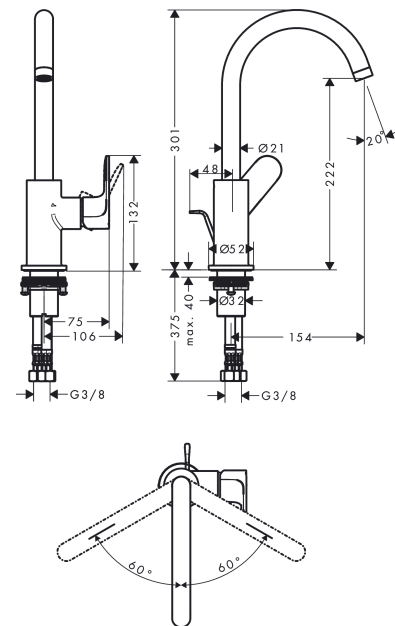

Rebris S

Single lever basin mixer 210 with swivel spout and pop-up waste set

Surfaces: **Matt Black** Article Number: **72536670**

Description

product features

- consists of: single lever basin mixer, waste set
- ComfortZone 210
- projection: 154 mm
- spout height: 222 mm
- swivel range 120°
- spray type: normal spray
- maximum flow rate at 3 bar: 5 l/min
- ceramic cartridge
- temperature limitation adjustable
- suitable for continuous flow water heaters
- pop-up waste set G 1¼
- material waste set: synthetic
- connection type: G ¾ connections
- connection dimension: DN15

Technology

Design awards

Certificates

Product image

Scale drawing

Rebris S
Single lever basin mixer 210 with swivel spout and pop-up waste set
 Surfaces: **Matt Black** Article Number: **72536670**

Flowchart

Rebris S
Single lever basin mixer 210 with swivel spout and pop-up waste set
 Surfaces: **Matt Black** Article Number: **72536670**

Exploded Drawing

Year of production: >06/22

Rebris S

Single lever basin mixer 210 with swivel spout and pop-up waste set

Surfaces: **Matt Black** Article Number: **72536670**

Spare part list

Year of production: >06/22

Pos.	Description	Article Number	Price	PU
1	spout cpl.	95494670	€ 129,23	1
2	aerator M18x1 (5 l/min)	95387670	€ 53,91	1
3	O-ring 11x2	98127000	€ 3,21	1
4	O-ring 13x1	98386000	€ 3,21	1
5	screw cover	95181000	€ 3,21	1
6	handle	94646670	€ 67,00	1
7	hollow set screw M6x10 DIN 916	96029000	€ 3,21	1
8	screw cover	95704000	€ 3,21	1
9	flange	95493670	€ 27,49	1
10	nut	95178000	€ 35,94	1
11	O-ring 24x2	98388000	€ 3,21	1
12	cartridge, assy	95973001	€ 70,57	1
13	seal	98865000	€ 28,20	1
14	flat seal	98749000	€ 5,24	1
15	fixing set (Ø 32)	13961000	€ 22,37	1
16	lever collar	97548000	€ 3,21	1
17	fixation extension 35 mm	13898000	€ 70,57	1
18	connection hose 450 mm M8x0,75 G3/8	97206000	€ 28,20	1
19	O-ring 7x1,5	98422000	€ 3,21	1
20	pull rod	96657670	€ 17,02	1
a	pop up waste	94139670	€ 150,65	1