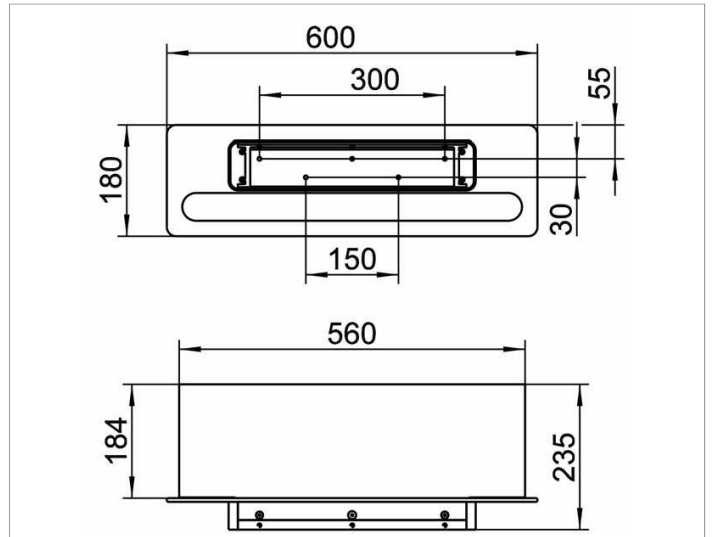

Edition 400
11575170014 Towel rack

PRODUCT

DRAWING

PRODUCT ATTRIBUTES

with panel made of ESG glass and
shelf aluminium silver anodized (E6 EV1)

SURFACE

aluminium silver anodized (E6 EV1)/glass truffle transparent