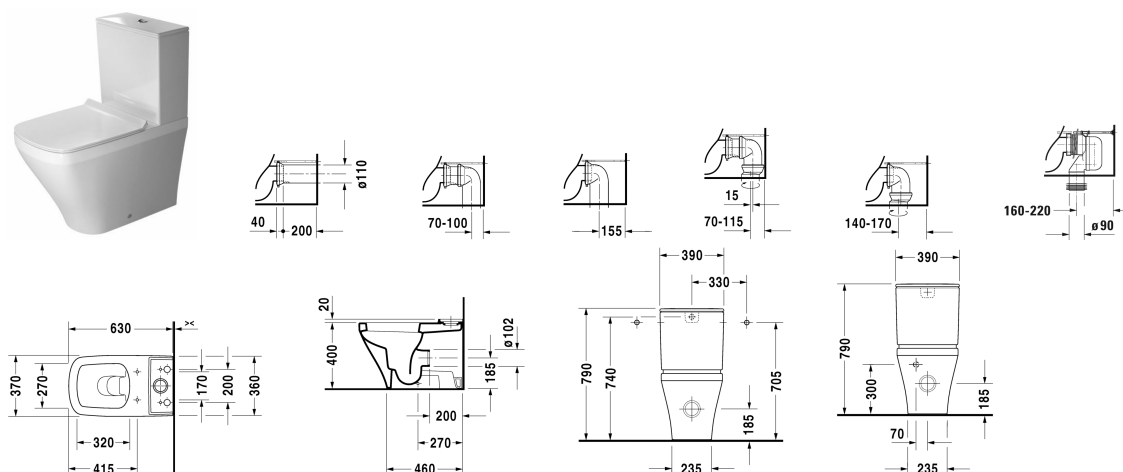

DuraStyle Toilet close-coupled # 215509..00 / 215509..00

| < 370 mm > |

Toilet close-coupled	Dimension	Weight	Order number
(without cistern), washdown model, Outlet for Vario connector set, for horizontal and vertical outlet, length adjustable from 70 - 170 mm, and vario connecting bend, vertical outlet from 160 - 220 mm, fixings included, UWL class 1			
Colors			
00 White Alpin 20 HygieneGlaze (an antibacterial ceramic glaze that provides almost indefinite effectiveness)			
Variant			
♠ 4,5 l	370 x 630 mm	30.500 kilogram	215509..00
♠ 4,5 l	370 x 630 mm	30.500 kilogram	215509..00
Sanitary ceramics with the special WonderGliss surface finish will remain clean and attractive-looking for a long time to come. When ordering WonderGliss please add a "1" as eleventh digit to the model number.			
Accessory			
Vario connecting bend for vertical outlet	Ø 100 mm	0.700 kilogram	899025
Vario connector set incl. excenter	Ø 110 mm	1.500 kilogram	001422
Suitable products			
Toilet seat and cover hinges stainless steel, without soft closure,			006371
Toilet seat and cover hinges stainless steel, removable, with soft closure,			006379
Cistern with Dual Flush mechanism, chrome, for side supply, 390 x 170 mm	390 x 170 mm		093500

DuraStyle Toilet close-coupled # 215509..00 / 215509..00

|< 370 mm >|

Cistern with Dual Flush mechanism, chrome, for bottom left supply, 390 x 170 mm	390 x 170 mm	093510
Toilet seat and cover with lateral reinforcement and extended hinge shaft, hinges stainless steel, without soft closure,		002061

All drawings contain the necessary measurements which are subject to standard tolerances. They are stated in mm and are non-binding. Exact measurements, in particular for customised installation scenarios, can only be taken from the finished piece.