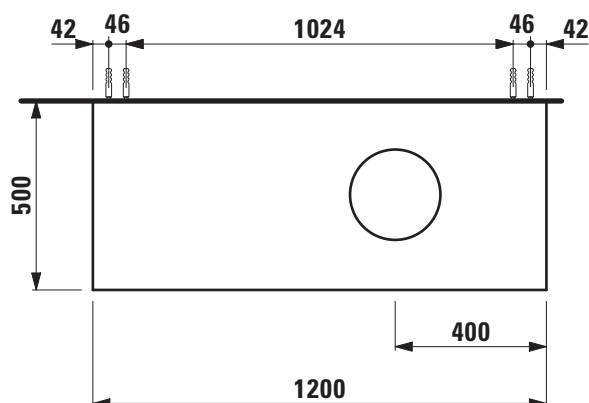

### TECHNICAL DATA

Order no.	42412.2, 42413.2 / 4 drawers 42414.2 / 3 drawers	Accessories excl.	Drawer separations small, order no. 49240.1 large, order no. 49240.2 Space saving siphon, order no. 89424.0
Dimensions (WxHxD)	1200 x 332 x 500 mm	Mounting acc. incl.	Installation set, order no. 49240.7
Matching for	42412.2 – washbasin, order no. 81897.1 42413.2 – washbasin, order no. 81897.2 42414.2 – washbasin, order no. 81397.1	Mounting information	The walls installed on must meet the requirements of the furniture in terms of weight and the supplied fastening elements. If this cannot be guaranteed another method of installation needs to be chosen.
Specification	Body/Front – Surface lacquered real wood veneer or lacquered white with technical marble top Integrated handle in the front 1 cut out right	Colours	630 – Noce canaletto, surface lacquered real wood veneer 631 – White, surface lacquered with technical marble top
Weight	630 – 53,5 kg 631 – 63,5 kg		

### TECHNICAL DRAWINGS / S 1 : 20

X = The exact height must be set during installation.