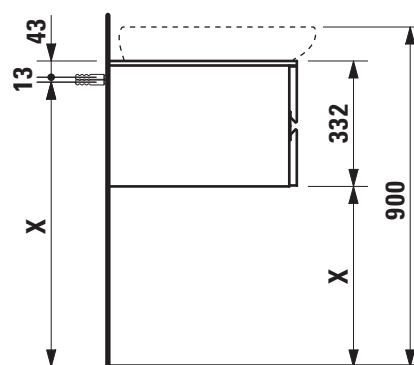

### TECHNICAL DATA

Order no.	42412.2, 42413.2 / 4 drawers 42414.2 / 3 drawers	Accessories excl.	Drawer separations small, order no. 49240.1 large, order no. 49240.2 Space saving siphon, order no. 89424.0
Dimensions (WxHxD)	1200 x 332 x 500 mm	Mounting acc. incl.	Installation set, order no. 49240.7
Matching for	42412.2 – washbasin, order no. 81897.1 42413.2 – washbasin, order no. 81897.2 42414.2 – washbasin, order no. 81397.1	Mounting information	The walls installed on must meet the requirements of the furniture in terms of weight and the supplied fastening elements. If this cannot be guaranteed another method of installation needs to be chosen.
Specification	Body/Front – Surface lacquered real wood veneer or lacquered white with technical marble top Integrated handle in the front 1 cut out right	Colours	630 – Noce canaletto, surface lacquered real wood veneer 631 – White, surface lacquered with technical marble top
Weight	630 – 53,5 kg 631 – 63,5 kg		

### TECHNICAL DRAWINGS / S 1 : 20

X = The exact height must be set during installation.